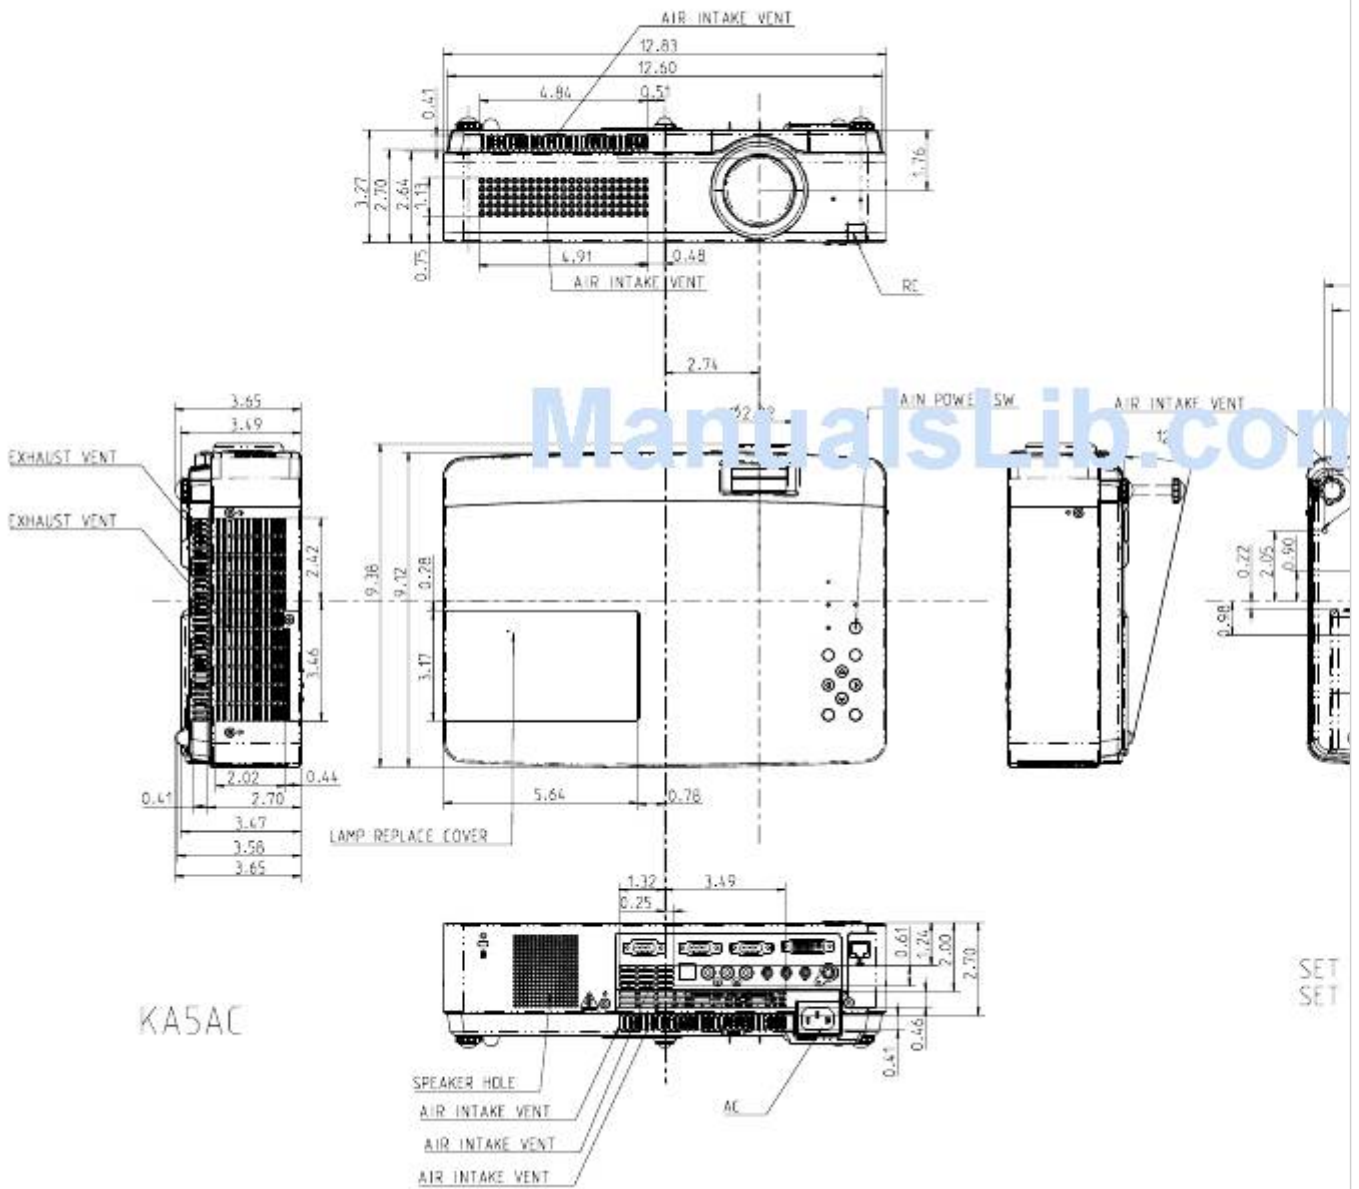

Sanyo PLC-XU300A Dimensional Drawing

Sanyo plc-xu300a projector dimensional drawing

1

| |
|--|
| |
|--|

•

Bookmarks

Quick Links

[Download this manual](#) See also: [Service Manual](#), [Owner's Manual](#)