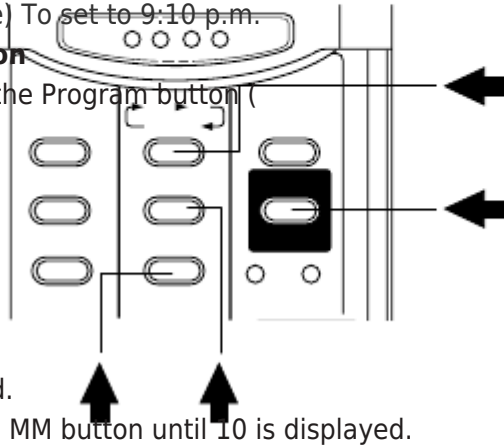

OFF

PM

01-201-17EG

Setting the Timer

(Example) To set to 9:10 p.m.

Operation

1. Press the Program button (times)
2. Press the HH button displayed.
- Press the MM button until 10 is displayed.

(Example) When air conditioner is running, turning it off at 11:30 p.m.

1. Press the Program button (times)
2. Press the HH button until PM 11 is displayed.
- Press the MM button until 30 is displayed.
3. Press the TIMER SELECT button once to set OFF time.

OFF
ON
CLOCK
The time indication alone flashes.