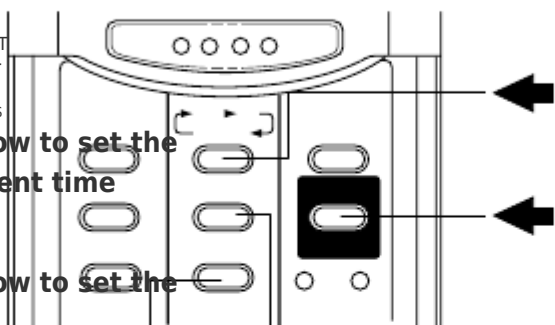

•

Bookmarks

ON I /OFF
NIGHT
OFF
ON
SETBACK
MODE
CLOCK
FLAP
HH

FAN SPEED
MM
A/C
ACL
TIME SET
SELECT
SENSOR
BATTERIES

1. How to set the present time

PM

2. How to set the

OFF time