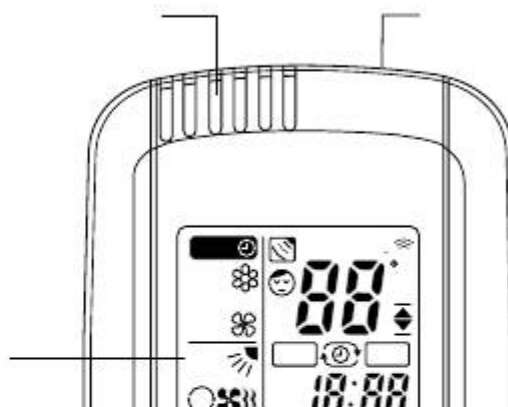

1 HR. TIMER button
MODE selector button

FLAP button
FAN SPEED
selector button

NOTE

Transmitter

Sensor

Display

NIGHT SETBACK button

TEMP. setting buttons

ON/OFF operation button

Timer setting buttons

01-201-09EG