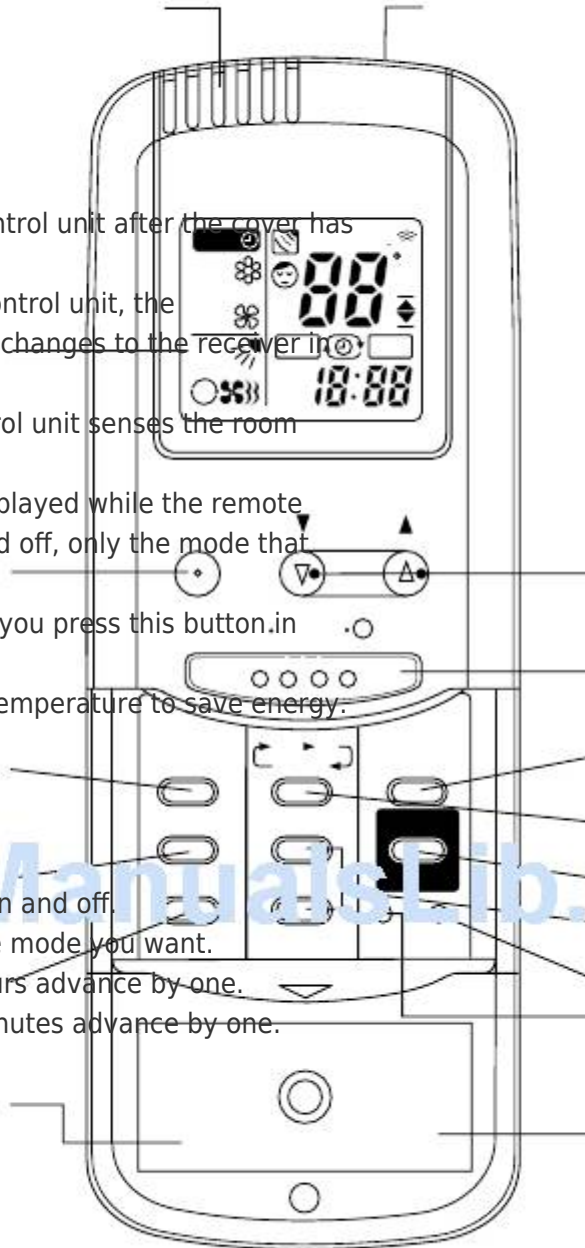

## NIGHT SETBACK button

OFF  
ON  
SETBACK  
CLOCK

## Program button

HH

## TIMER SELECT button

MM

## Timer setting buttons

A/C  
ACL

ManualsLib.com

**A/C SENSOR button**

**ACL button**

**Battery compartment**

**(Slide the cover to expose the batteries.)**

mark appears in the display, and the remote