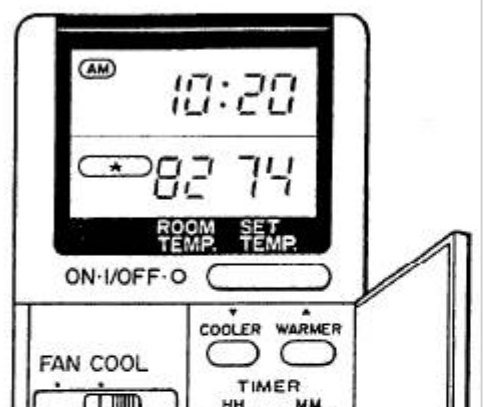

Operation with the Remote Co