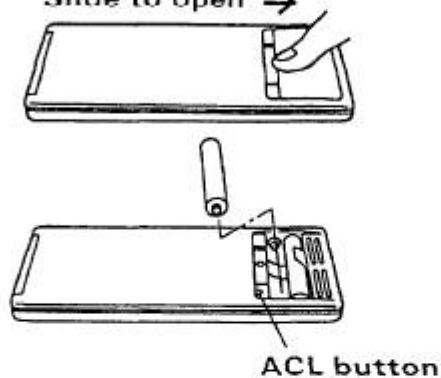

Using The Remote Control Unit; How To Install Batteries; How To Use The Remote Control Unit; Remote Control Unit Installation Position - Sanyo KS0911 Instruction Manual

Split system air conditioner

1	
2	
3	
4	
5	
6	
7	
8	
9	
10	
11	
12	
13	
14	
15	
Table Of Contents	
16	

-

[Table of Contents](#)

-

Troubleshooting

•

Bookmarks

How to Install Batteries

Slide to open →

Using the Remote Co

1. Press and slide the lid on the back of the remote control in the direction of the arrow.
2. Install two AAA alkaline batteries. Make sure they are inserted in the direction marked in the battery compartment.
3. Press the ACL button, then replace the lid. The ON time, OFF time, and OFF time are all reset to their default values. (See "S