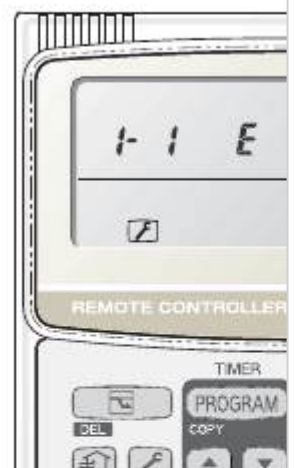

5. Outdoor Unit Alarm History Monitor

Displays outdoor unit alarms only.

Check the indoor unit alarm histories separately using the indoor unit remote controllers or other control device.

<Operating procedure>

Press and hold the button simultaneously for 4 seconds or longer to engage outdoor unit alarm history mode.

During temperature monitoring,

The display and operations are the same as for the alarm history monitor performed from the indoor unit remote controller. However the "unit No." display shows the outdoor unit address.

SET