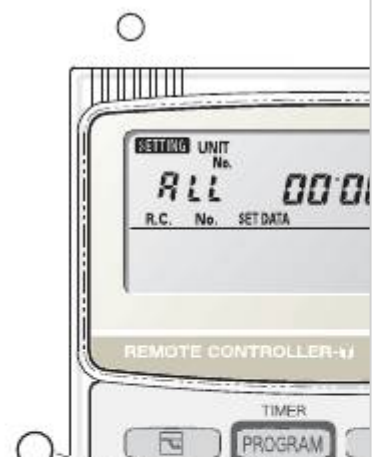

6. Mode Settings

Setting mode 1

<Operating procedure>

Press and hold the (VENTILATION) button simultaneously for 4 seconds or longer.

Press the temperature setting buttons to change the item code. The item codes and setting data are shown in the table of "List of Item Codes" of the next page.

Press the timer time change the setting data.

To confirm the changed setting data, press the button.