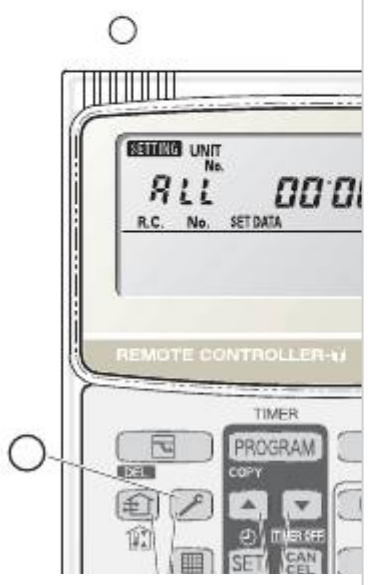

Display of last 4 digits

B

A

)

5

1

and

A

B

(Example shows display of 0000 0001.)

Description

1 = Quiet mode 1

3 = Quiet mode 3

3 - 12

W-2WAY ECO-i SYSTEM

3

3

are displayed alternately.

2

2

①

②

③

[Table of Contents](#)