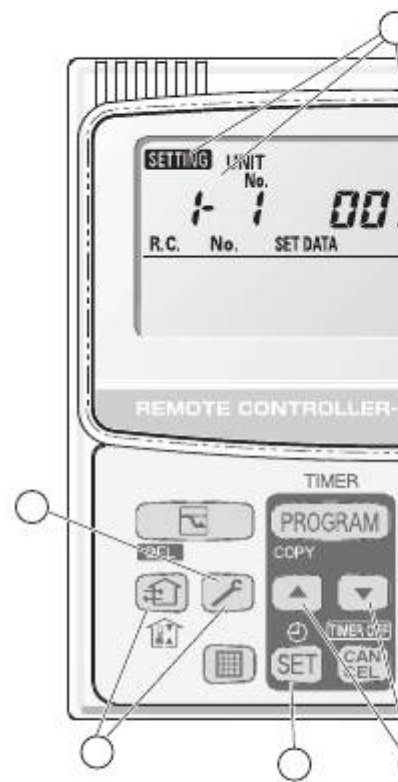

to select the ALL  
 (The display stops blinking

to return to normal remote

Controller Functions Section]

1

6

4 - 2

W-2WAY ECO-i SYSTEM

Remote Controller Functions

2

RCS-TM80BG

5

Fig. 1

3

4

ManualsLib.com

[Previous Page](#)  
[Next Page](#)

1  
...  
90  
91  
92  
93  
94  
95  
96  
97

Quick Links:

[Outdoor Unit Control Panel Led Display](#)