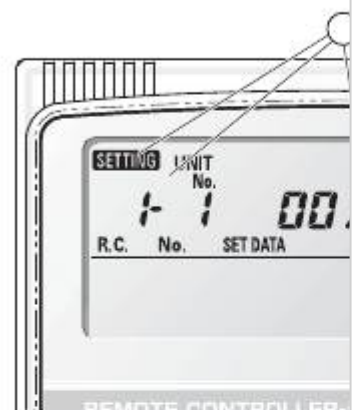

1. Simple Settings Function

This allows the filter lifetime, operating mode priority change, central control address, and other settings to be made for an individual or group-control indoor unit to which the remote controller used for simple settings is connected.

When simple settings mode is engaged, operation stops at the individual or group-control indoor unit to which the remote controller for simple settings is connected.

<Procedure>

Press and hold the
simultaneously for 4 seconds or longer.