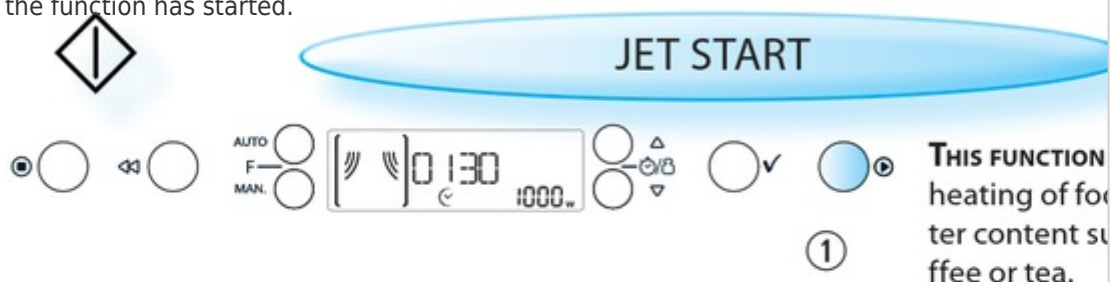

P
S

START BUTTON TO AUTOMATICALLY START
PRESS THE

and the cooking time set to 30 seconds. Each additional press increases the time with 30 seconds.

Y

YOU MAY ALSO ALTER THE TIME BY PRESSING THE
increase the time after the function has started.

M
P

MANUAL BUTTON

THIS FUNCTION
heating of fo
ter content su
ffee or tea.