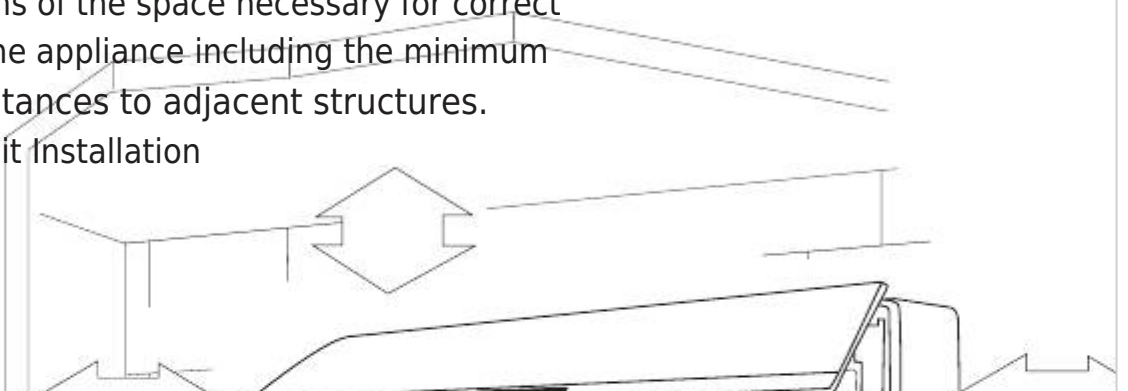

- The dimensions of the space necessary for correct installation of the appliance including the minimum permissible distances to adjacent structures.

The Outdoor Unit Installation

Dimension

A

550mm

23

Installation Service