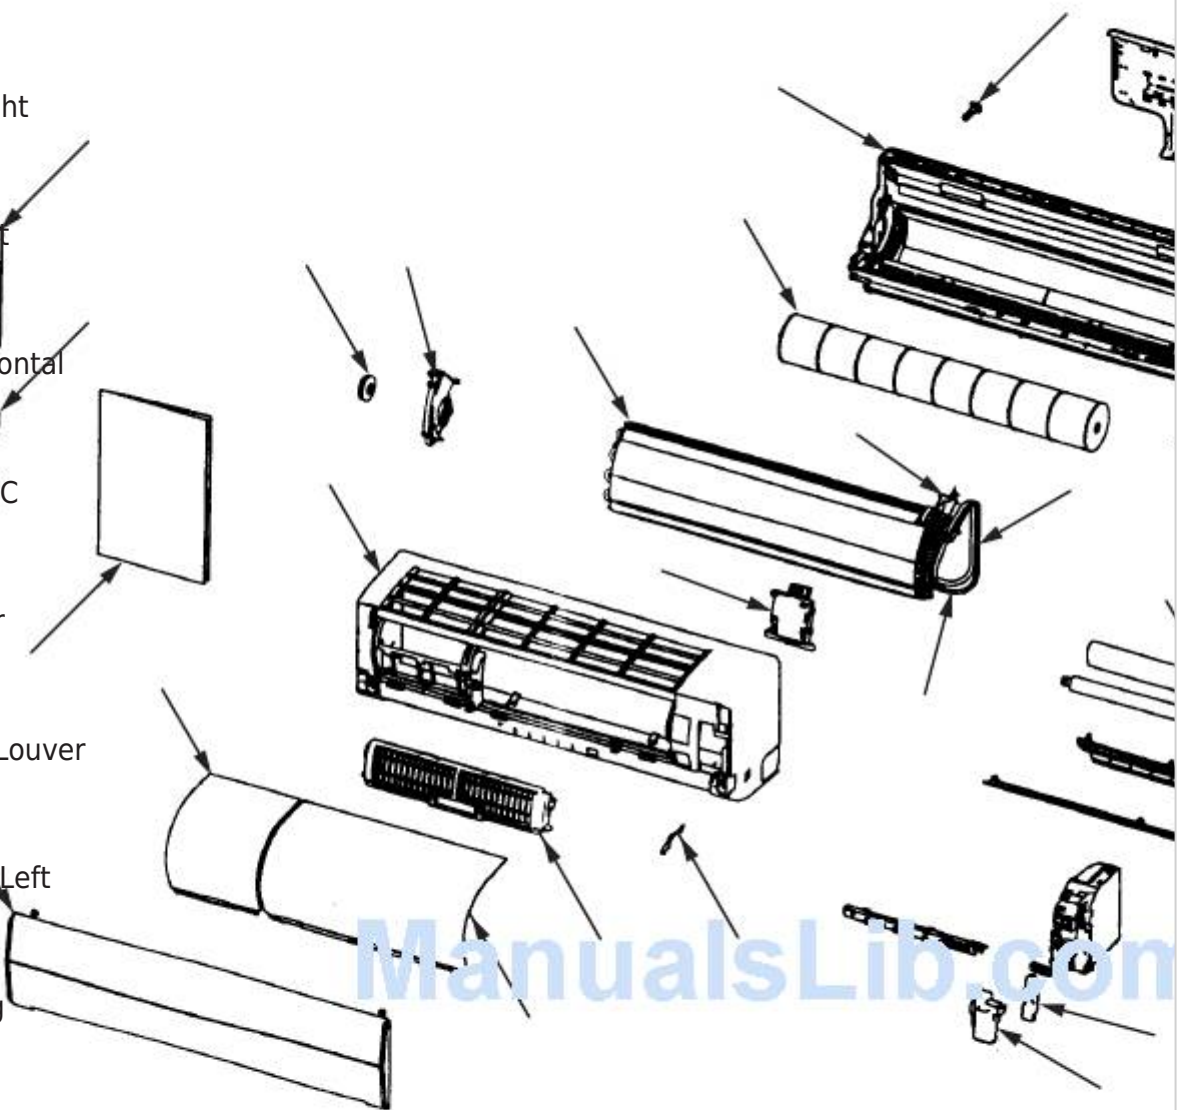

212
43039363
Band, Motor, Left

213
43039321
Base, Bearing

214
43020346
Fan, Cross Flow

215
43039314
Band, Motor

216
43020253
Bearing

217
4301V028
Holder, Pipe

218
43049701
Pipe, Shield (B16SKVP-E)

219