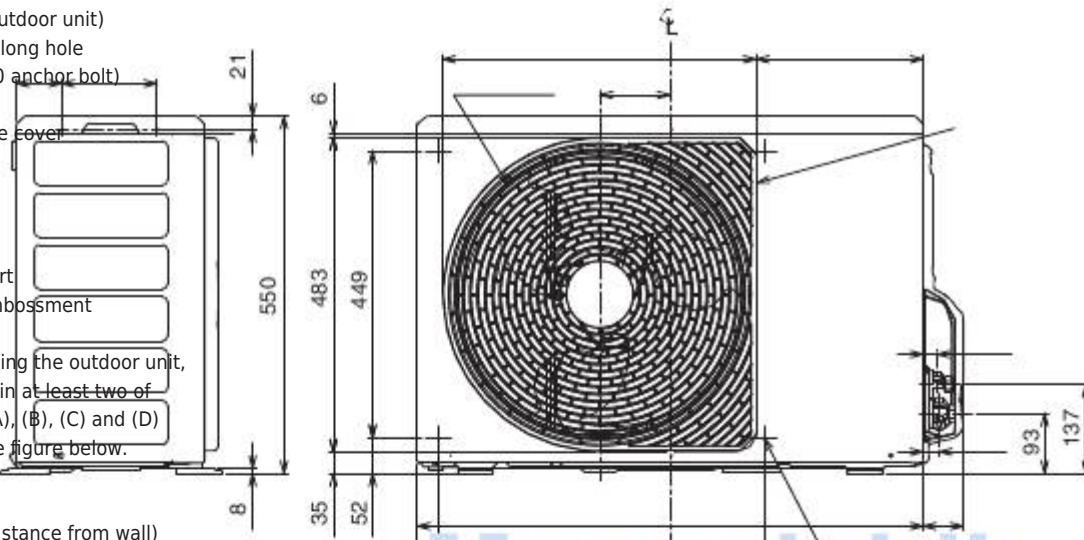

20
28
108
125
Drain hole
Fin guard

Mounting dimensions of anchor bolt

600
Intake
D
50 or more
Intake
Outside line

C
of product
B
200 or more
2-dia.11 × 14 long hole
Outlet

(For dia.8-10 anchor bolt)
90
Dia.11-14U-shape hole
(For dia.8-10 anchor bolt)
8-dia.7 hole

(For fixing outdoor unit)
dia.11 × 14 long hole
(For dia.8-10 anchor bolt)

257
Packed valve cover
Fan guard
22
25
71
Charging port
4-dia.4.5 embossment
88

When installing the outdoor unit,
Leave open in at least two of
directions (A), (B), (C) and (D)
shown in the figure below.

250 or more
A
(Minimum distance from wall)

- 19 -

145
157
79
Connecting pipe port
(Pipe dia.6.35)
Connecting pipe port
(Pipe dia.9.52
: 10SAVP-E, ND)
(Pipe dia.9.52
: 13SAVP-E, ND)
(Pipe dia.12.7
: 16SAVP-E, ND)

31
143
342
600
54
38
Outside line

11
of product

Detailed A leg part

11
2-dia.7 hole
Outside line

ManualsLib.com

320
320