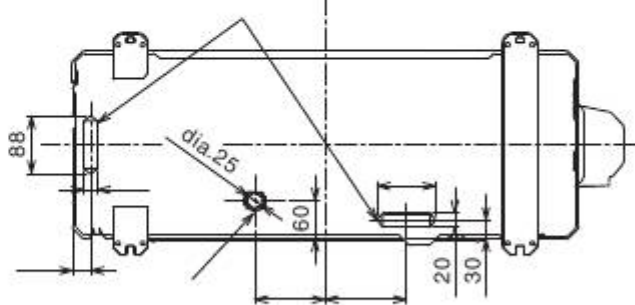

20
28
108
125
Drain hole
Fin guard

Mounting dimensions of anchor bolt

600
Intake
D
50 or more
Intake
Outside line

C
of product
B
200 or more
2-dia.11 × 14 long hole
Outlet

(For dia.8-10 anchor bolt)
90
Dia.11-14U-shape hole
(For dia.8-10 anchor bolt)
8-dia.7 hole

(For fixing outdoor unit)
dia.11 × 14 long hole
(For dia.8-10 anchor bolt)

257
Packed valve cover
Fan guard
22
25
71
Charging port
4-dia.4.5 embossment
88

When installing the outdoor unit,
Leave open in at least two of
directions (A), (B), (C) and (D)
shown in the figure below.

250 or more
A
(Minimum distance from wall)

- 19 -

145
157
79
Connecting pipe port
(Pipe dia.6.35)
Connecting pipe port
(Pipe dia.9.52
: 10SAVP-E, ND)
(Pipe dia.9.52
: 13SAVP-E, ND)
(Pipe dia.12.7
: 16SAVP-E, ND)

31
143
342
600
54
38
Outside line

11
of product

Detailed A leg part

11
2-dia.7 hole
Outside line

ManualsLib.com

320
320