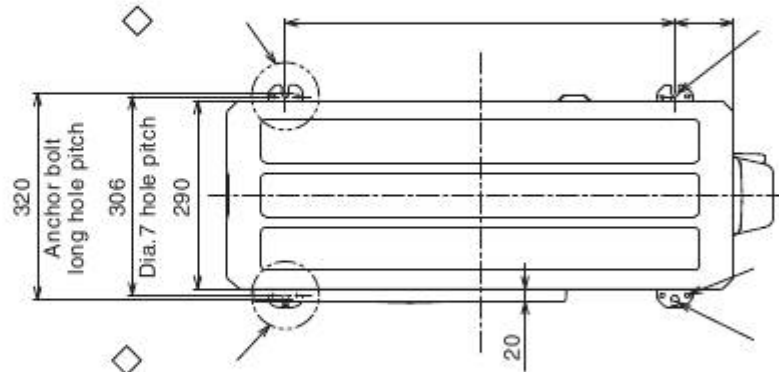

20
28
108
125
Drain hole
Fin guard

Mounting dimensions of anchor bolt

600
Intake
D
50 or more
Intake
Outside line

C
of product
B
200 or more
2-dia.11 × 14 long hole
Outlet

(For dia.8-10 anchor bolt)
90
Dia.11-14U-shape hole
(For dia.8-10 anchor bolt)
8-dia.7 hole

(For fixing outdoor unit)
dia.11 × 14 long hole
(For dia.8-10 anchor bolt)

257
Packed valve cover
Fan guard
22
25
71
Charging port
4-dia.4.5 embossment
88

When installing the outdoor unit,
Leave open in at least two of
directions (A), (B), (C) and (D)
shown in the figure below.

250 or more
A
(Minimum distance from wall)

- 19 -

145
157
79
Connecting pipe port
(Pipe dia.6.35)
Connecting pipe port
(Pipe dia.9.52
: 10SAVP-E, ND)
(Pipe dia.9.52
: 13SAVP-E, ND)
(Pipe dia.12.7
: 16SAVP-E, ND)

31
143
342
600
54
38
Outside line

11
of product

Detailed A leg part

11
2-dia.7 hole
Outside line

ManualsLib.com

320
320