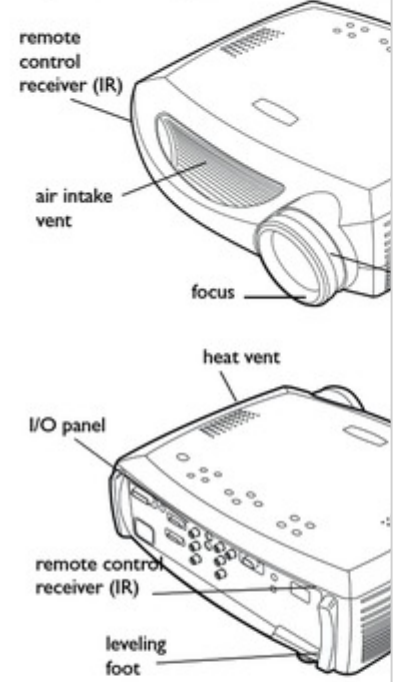

Projector components and features