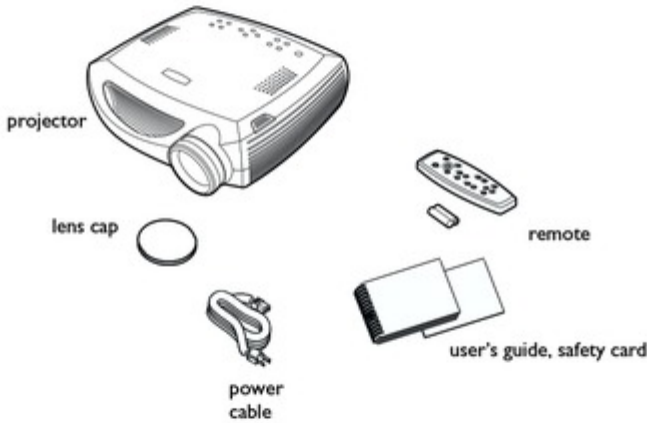

Introduction

Your new Toshiba TDP-MT8 projector is specifically designed for home cinema applications. The projector sets the standard for high-definition digital perfection, featuring true High Definition 1280x720 resolution using the latest DLP™ technology and new DCDi video processing from Faroudja™. Calibrated to D65 color mastering standards, the projector reproduces colors and details the way the director intended. Whether you are watching movies or High Definition broadcasts or playing the latest video game, you will enjoy breathtaking image quality.

Included items

- projector
- lens cap
- power cable
- remote control receiver (IR)
- remote
- user's guide, safety card

3
air intake vent
focus
heat vent
I/O panel
remote control receiver (IR)
leveling foot
keypad
IR
elevator foot release
zoom
IR
exhaust

Introduction

Included items