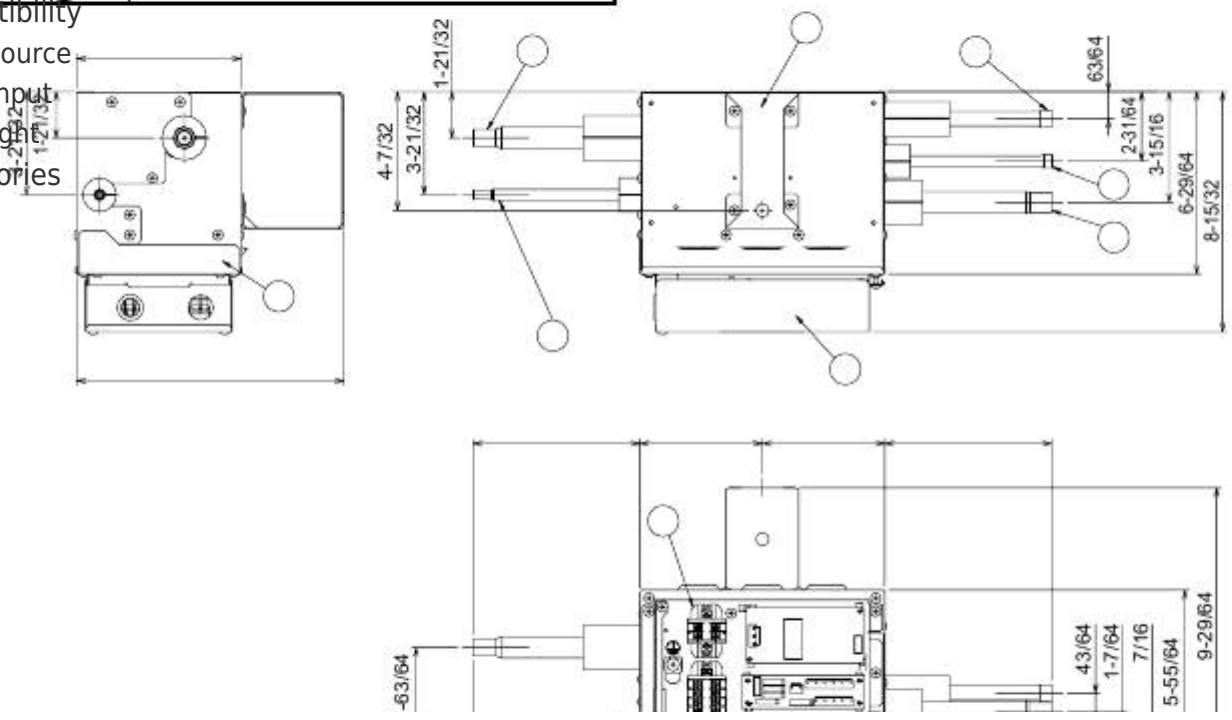

ATK-RZP56BAWB

Types and specifications of

Part

tubing connections

--

•

Number

- 1 Gas tube: ID1/2"
- 2 Liquid tube : ID1/4"
- 3 Suspension hook
- 4 Liquid tube : ID3/8"
- 5 Suction tube: ID5/8"
- 6 Discharge tube: ID1/2"

7	
8	
9	
10	
11	
12	
13	
14	
5-25/32	
7	
9-13/32	
Specifications	
Compatibility	
Power source	
Power input	
Net weight	
Accessories	

ManualsLib.com

- 3
- 1
- 2
- 12
- 5-55/64
- 4-21/64
- 4-21/64
- 9
- 11
- 8
- 5-3/64
- 4-1/4
- 3-25/32
- 14
- 13
- 10