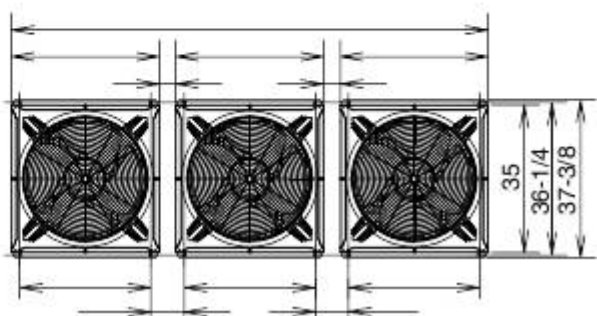

(Ceiling panel dimensions)

9-1/2
 2-1/8
 7/8

Air-discharge chamber
 (Field supply)

Snowfall protection duct
 (Field supply)

Right side view

Air direction:
 Right direction

Ceiling panel
 unit: in.

Right side view
unit: in.