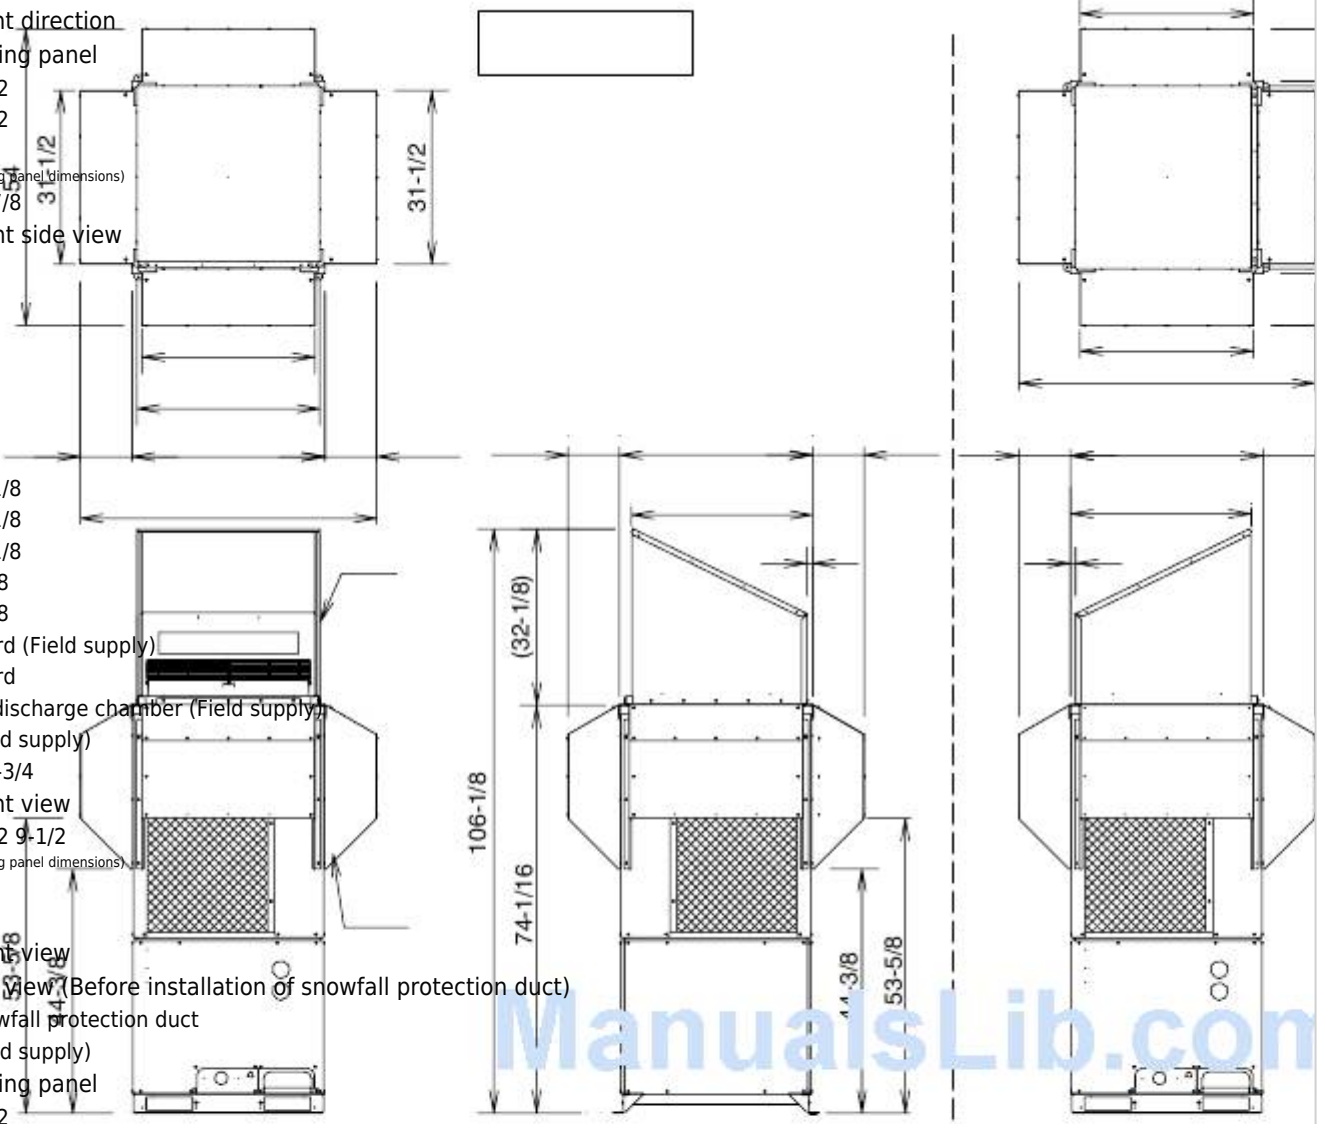

Right side view

113
 35
 35
 35
 4
 4
 3

31-1/8
 31-1/8
 31-1/8
 7-7/8
 7-7/8

Board (Field supply)
 Board
 Air-discharge chamber (Field supply)
 (Field supply)

131-3/4
 Front view

9-1/2 9-1/2
 (Ceiling panel dimensions)

1
 1

Front view
 Top view (Before installation of snowfall protection duct)

Snowfall protection duct
 (Field supply)
 Ceiling panel
 9-1/2

Snowfall protection
 duct (Field supply)

23

31-1/2
 31-1/2
 54
 9-1/2
 35
 32-7/8
 35

(Ceiling panel dimensions)

9-1/2
 2-1/8
 7/8

Air-discharge chamber
 (Field supply)

Snowfall protection duct
 (Field supply)

Right side view

Air direction:
 Right direction

Ceiling panel
 unit: in.

Right side view
unit: in.