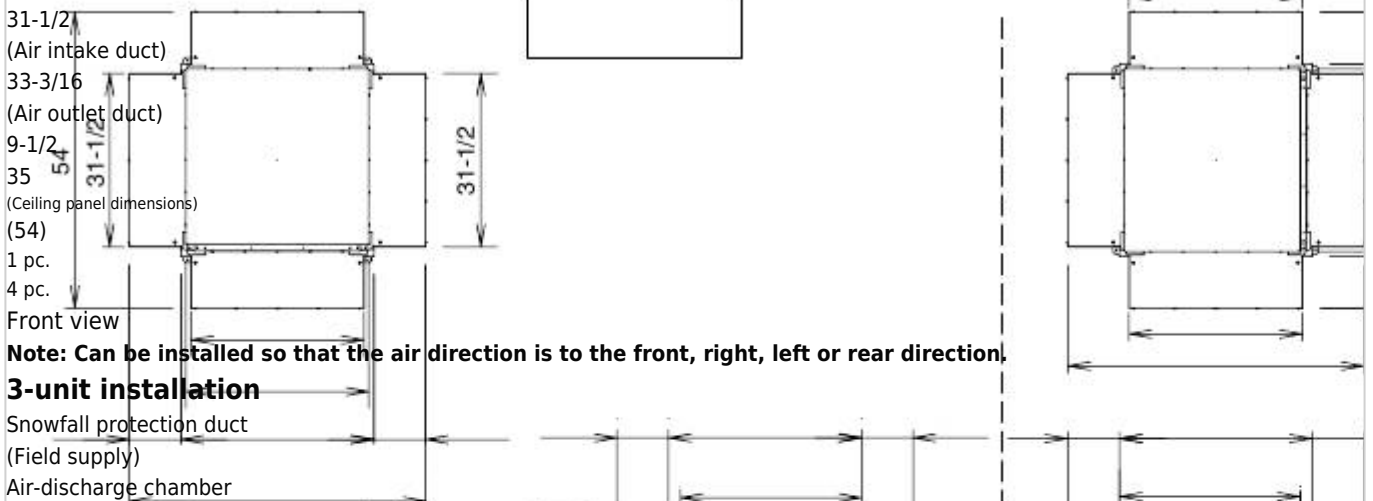

•

Bookmarks

2-4. Dimensions of Snow Ducting

Reference diagram for snow-proof ducting (field supply)

(Field supply)
 Snowfall protection
 duct (Field supply)

Air direction:
 Front direction
 Ceiling panel

9-1/2
 9-1/2
 35
 (Ceiling panel dimensions)
 32-7/8