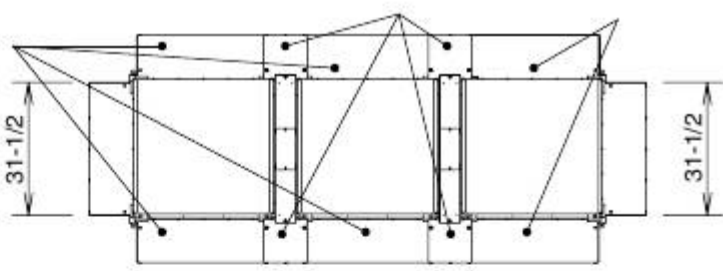

Right side view

113
 35
 35
 35
 4
 4
 3

31-1/8
 31-1/8
 31-1/8
 7-7/8
 7-7/8

Board (Field supply)
 Board
 Air-discharge chamber (Field supply)
 (Field supply)

131-3/4
 Front view

9-1/2 9-1/2
 (Ceiling panel dimensions)

(Ceiling panel dimensions)

9-1/2
 2-1/8
 7/8

Air-discharge chamber
 (Field supply)

Snowfall protection duct
 (Field supply)

Right side view

Air direction:
 Right direction

Ceiling panel
 unit: in.

Right side view
unit: in.