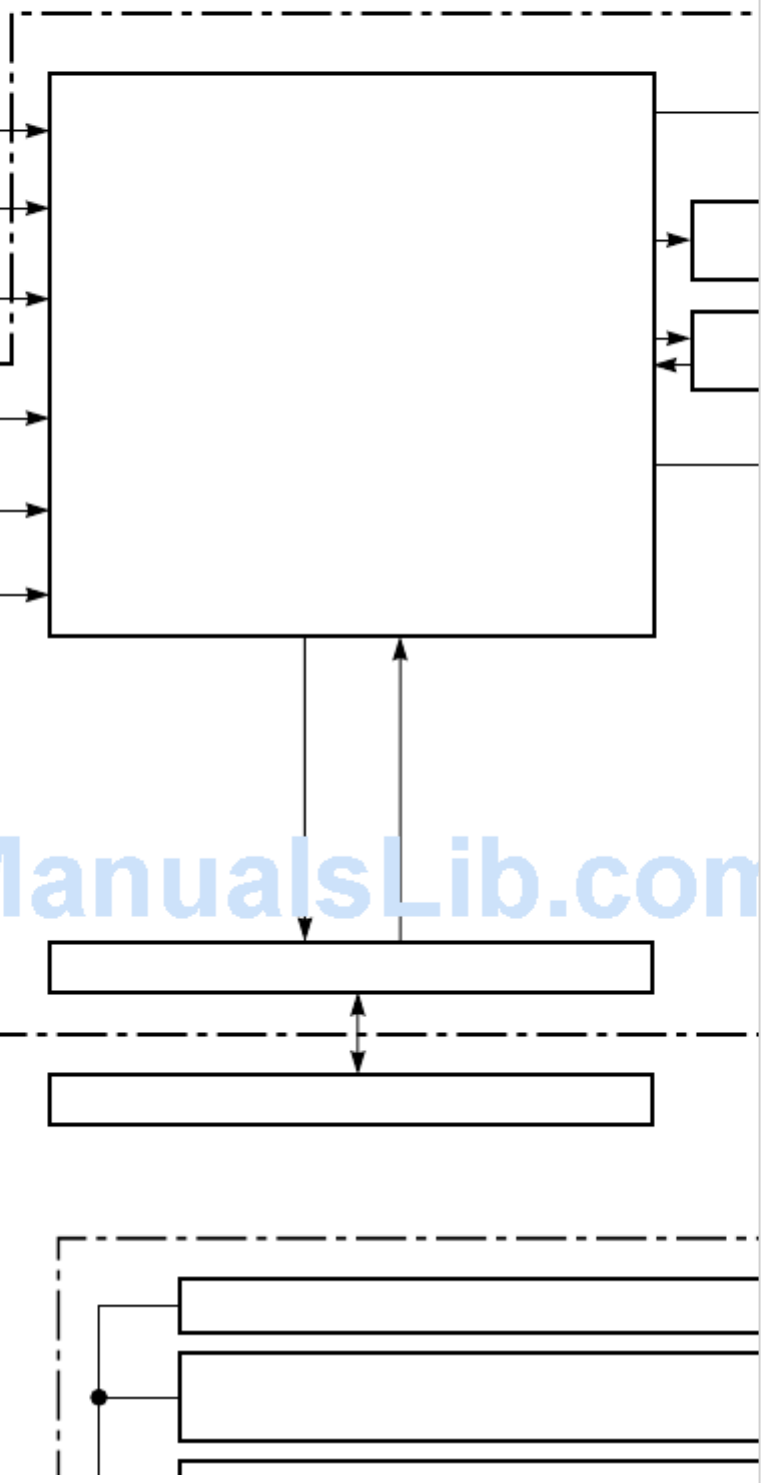

~
220-240V
50Hz
REMOTE CONTROLLER

8. CONTROL BLOCK DIAGRAM

M.C.U.

Functions

- Cold draft preventing Function
- 3-minute Delay at Restart for Compressor
- Fan Motor Starting Control
- Processing (Temperature Processing)
- Timer
- Serial Signal Communication
- Clean Function

Serial Signal Transmitter/Receiver
Serial Signal Communication
(Operation Command and Information)

Remote Controller
Operation (START/STOP)
Operation Mode Selection
AUTO, COOL, DRY, HEAT

Fan Speed Selection
OFF TIMER Setting

Louver AUTO Swing
Louver Direction Setting
COMFORT SLEEP

- 25 -
Indoor Unit Control Unit
Louver Motor
Drive Control
Motor Control

Thermo. Setting
ON TIMER Setting

ECO
Hi-POWER
QUIET

Revised-1

Louver
Motor
Indoor Fan
Indoor
Fan Motor
Infrared Rays, 36.7kHz

ManualsLib.com