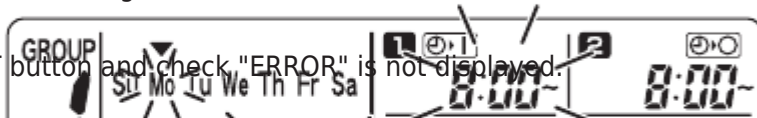

5. Schedule Timer

I Setting Errors

If time is set as shown below while setting up a program, "ERROR" is displayed (the
Therefore, correct the time setting.

If Program Times are the Same

STEP 1

Every time the SET button is pressed, the setting mode switches between programmed operations of the same time setting (

STEP 2

Change the time setting with the HH and MM buttons so that the times are no longer the same.

STEP 3

Press the SET button and check "ERROR" is not displayed.