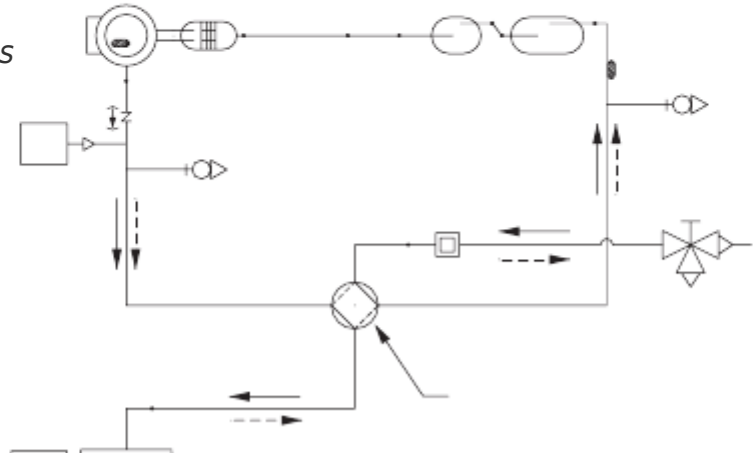

ø15.88 mm
HPS
HP removal
Outside air
C 1
UKV - 30D40
Discharge

Connection diameter
ø15.88 mm
HPS
HP removal
Outside air
C 1

Mini ECO-i SYSTEM Unit Specifications

Suction
LP removal
STF - 0401G
Cooling cycle
Heating cycle
Brazing BCuP - 3
Suction
LP removal
Cooling cycle
Heating cycle
Brazing BCuP - 3

4 - 22

[Table of Contents](#)