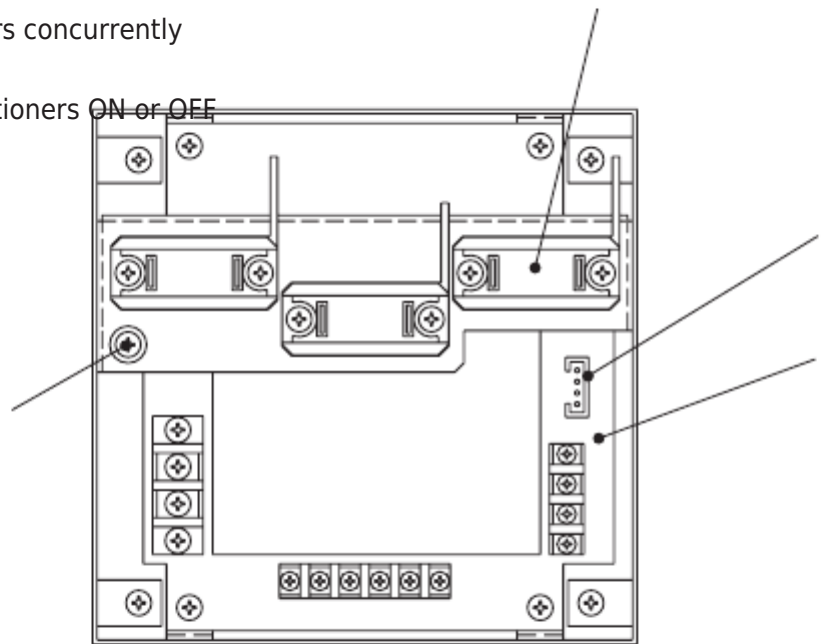

Power supply (

L2:

C1:

Inter-unit control wiring (Low voltage)

C2:

C3:

Auxiliary

C4:

Ground for inter-unit control wiring

2) Terminals for remote monitoring

A1:

Input for turning ON air conditioners concurrently

A2:

Input for turning OFF air conditioners concurrently

A3:

Common input for turning air conditioners ON or OFF

B1:

On operation state indicator output

B2:

Alarm indicator output

B3:

Common indicator output

Fig. 3-31

3 - 48

Control of Mini ECO-i SYSTEM

Connector (CN02) for

weekly timer or schedule

timer (optional)

PCB

C1

C2

C3

C4

50 Hz/60 Hz, 220 - 240 VAC)

ManualsLib.com

[Table of Contents](#)