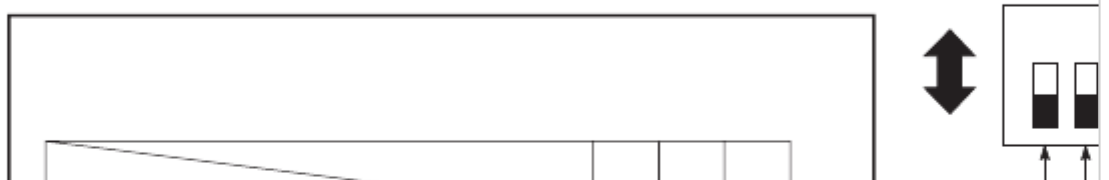

4. System Controller

SW2

Weekly timer input switches.

System controller operation can be set when weekly timer activates (ON/OFF).

System controller operation

Timer OFF ON

1

2

Individual control

3

of all indoor units
to be permitted

4