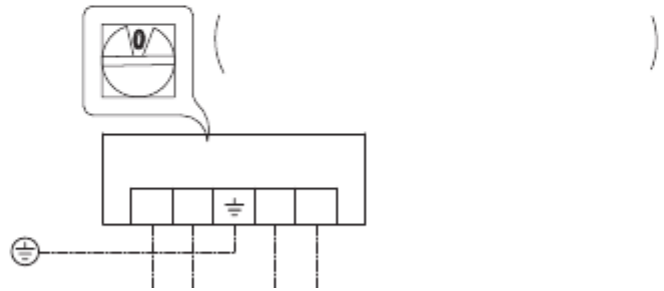

Power supply

Single-phase

230 / 208 V

Ground

Remote controller wiring

(Field supply)

[Table of Contents](#)

[Previous Page](#)
[Next Page](#)