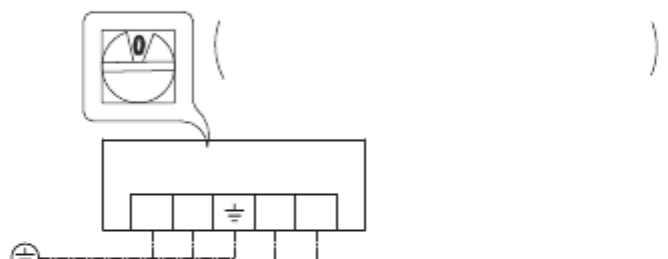

Be careful to avoid miswiring when connecting the wires. (Miswiring will damage the units.)

Power supply

Single-phase

230 / 208 V

System address rotary switch

(Set to "0" at the time of shipment.)

Outdoor unit

L1

L2

1

2

Ground

1
2
Indoor
unit

U1

U2