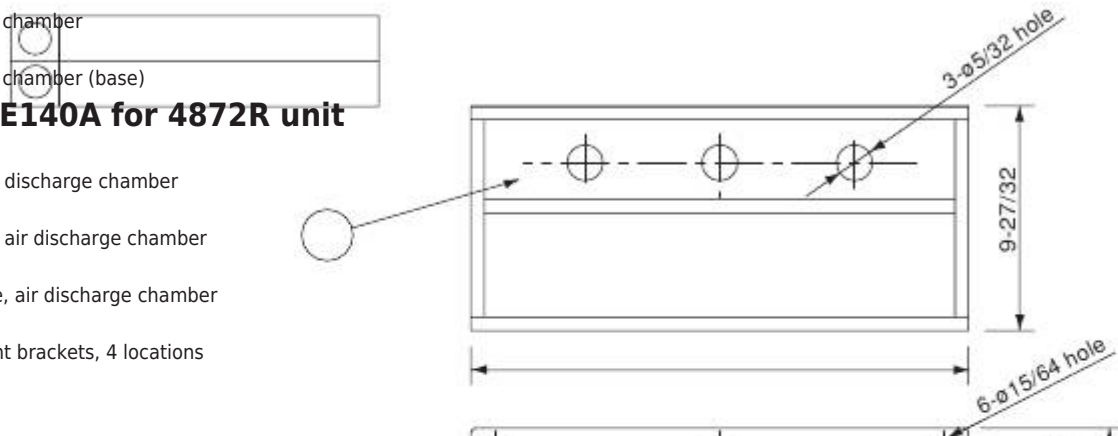

2-6. Dimensions of Wind Ducting

Reference diagram for air-discharge chamber (field supply)

STK-DRV80U for 2672R / 3072R / 3672R unit

1

Air discharge chamber

2

Air discharge chamber (base)

STK-DRE140A for 4872R unit

1

Unit front, air discharge chamber

2

Unit left side, air discharge chamber

3

Unit light side, air discharge chamber

4

Reinforcement brackets, 4 locations

1-1/8

2