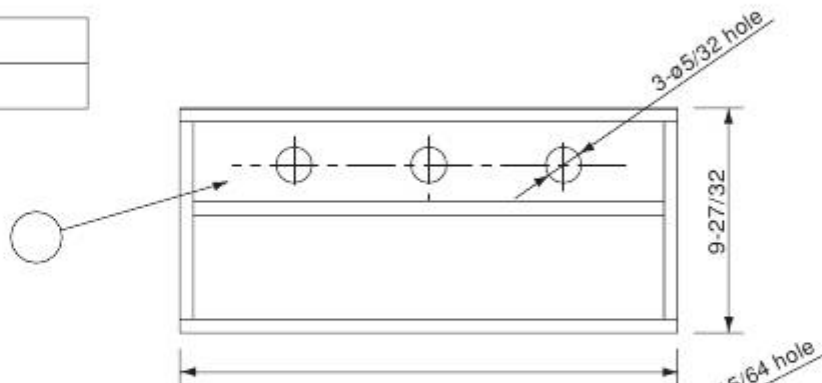

Reinforcement brackets, 4 locations

1-1/8

2

1  
2  
9-27/32  
21-13/16

**Note:** In snowy regions, if there is concern that snow may enter the air discharge chamber, remove the base of the chamber (10 screws) before using.

2  
9-7/16  
Rectangular hole  
Rectangular hole

1  
21-13/16  
9-27/32  
1-1/16  
15/16 17/32

4  
1  
22-13/32  
21-13/32

**19**  
(25/32) (25/32)  
Rectangular hole  
(both sides)

5-5/32  
3  
9-7/16  
Rectangular hole  
Rectangular hole