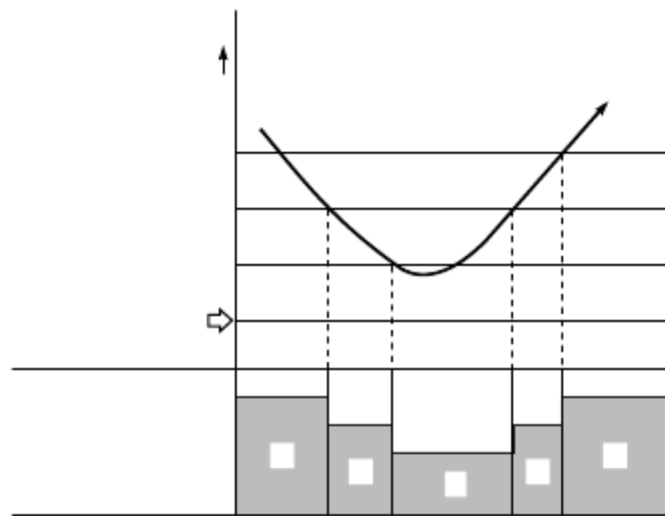

(deg)
+3
+2
+1
SET TEMP.

INDOOR FAN

H
SPEED
M
H
: High
L
: Low
M
: Middle
LL
: Very low

Chart Explanations and notes

ROOM TEMP.

(deg)
SET TEMP.

-2
-4
INDOOR FAN
SPEED
H
H
: High
L
: Low
M
: Middle
LL
: Very low

Chart Explanations and notes

- 29 -

2. Processes and functions

H
M
L
0433_M_S
H
M
M
L
0434_M_S

ManualsLib.com