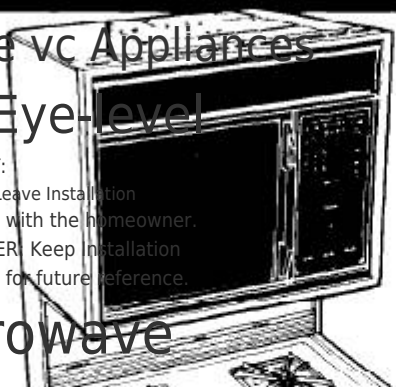

Whirlpool Installation Instructions

HomeAid Appliances

30" Eye-Level

IMPORTANT:

INSTALLER: Leave Installation Instructions with the homeowner.

HOMEOWNER: Keep Installation Instructions for future reference.

Microwave

Whirl