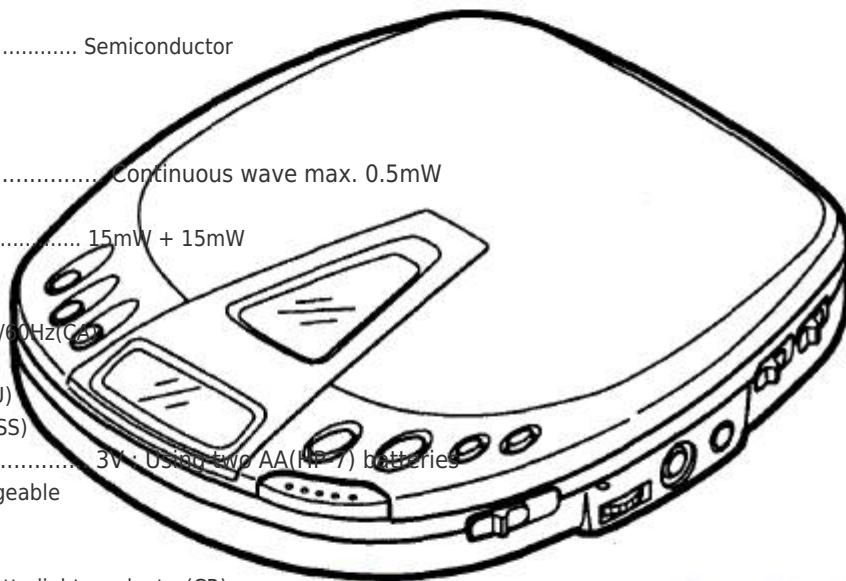

CDp-905CR

(UP)

PWM-800CR

(us)

Specifications

(CD player Section)

Channels ..... 2 channels

SIN ratio ..... 60 dB

Wow & Flutter ..... Below measurable limit

Sampling frequency ..... 44.1 kHz

D/A Converter 1-bit

Pickup light source ..... Semiconductor laser

Pickup wavelength 790nm

Laser output ..... Continuous wave max. 0.5mW

(General)

Maximum Output ..... 15mW + 15mW

Power Supply

AC Adaptor ..... 120V/60Hz(CA)

230V/50Hz(XE,UK)

230V - 240V/50Hz(AU)

115V/230V,50/60Hz(SS)

DC ..... 3V - Using two AA(MN-7) batteries

3V: Using the rechargeable nickel+adminum battery

12V: Using the cigarette lighter adaptor(CR)

L.

Dimensions

..... Approx. 5.2" x 1.2" x 6" 132.5 x30x 152.5 mm(W x H x D)

Weight ..... Approx. 9 oz. 235g (without batteries)

Specifications

subject to change without notice.

PRODUCT CODE

18401203 Channels ..... 2 channels

PWM-800CR S/N ratio ..... 60 dB

(us) Wow & Flutter ..... Below measurable limit

18401204 Sampling frequency 44.1kHz

CDP-865 D/A Converter 1-bit

::: Pickup light source ..... Semiconductor laser

18401205 Pickup wavelength 790nm

CDP-865CR Laser output ..... Continuous wave max. 0.5mW

(UK) (General)

16401208 Maximum Output ..... 15mW + 15mW

CDP-865CR Power Supply

(AU) AC Adaptor ..... 120V/60Hz(CA)

18401304 230V/50Hz(XE,UK)

CDP-905CR 230V - 240V/50Hz(AU)

Service Manual

Portable Compact Disc Player

CDP-8
CDP-8
CDP-9
CDP-9
PWM-

ManualsLib.com

P
1
1
1
1
1
1
1
1
1