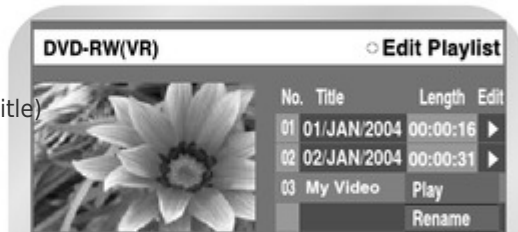

VR mode

1 Insert the recorded disc and the tape.
Press the MENU button when the disc is stopped.

2 Press the ▲▼ buttons to select Playlist, and then press the ► or OK button.

3 Press the ▲▼ buttons to select Edit Playlist, and then press the ► or OK button, or press the PLAY LIST button on the remote control.

The Edit Playlist screen is displayed.