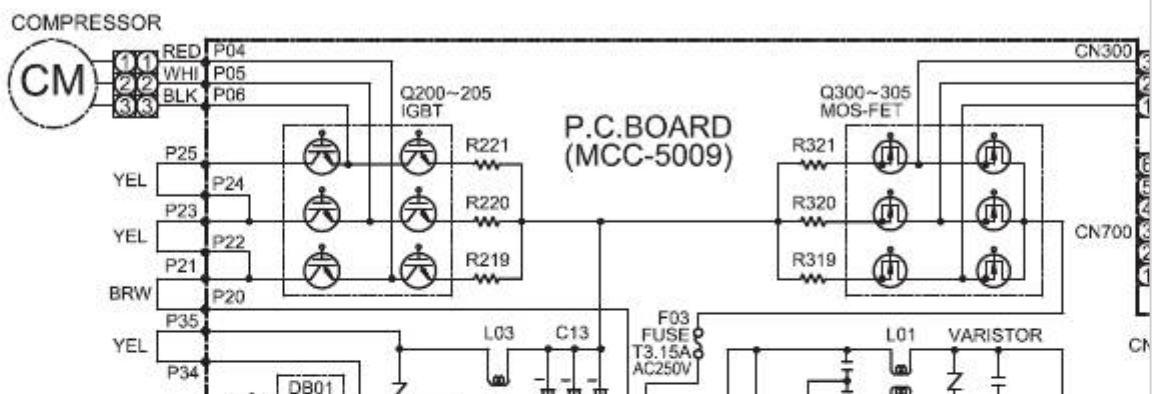

5. WIRING DIAGRAM

Outdoor Terminal Block

Indoor Terminal Block

POWER SUPPLY

(From outdoor Unit)

SHEET METAL

CN02

1 1

2 2

Heat Exchanger Sensor

CN63

(TCJ)

(YEL)

1 1

2 2

Heat Exchanger Sensor

CN62

(TC)

(BLU)

1 1

2 2

Thermo Sensor

CN61

(TA)

(WHI)