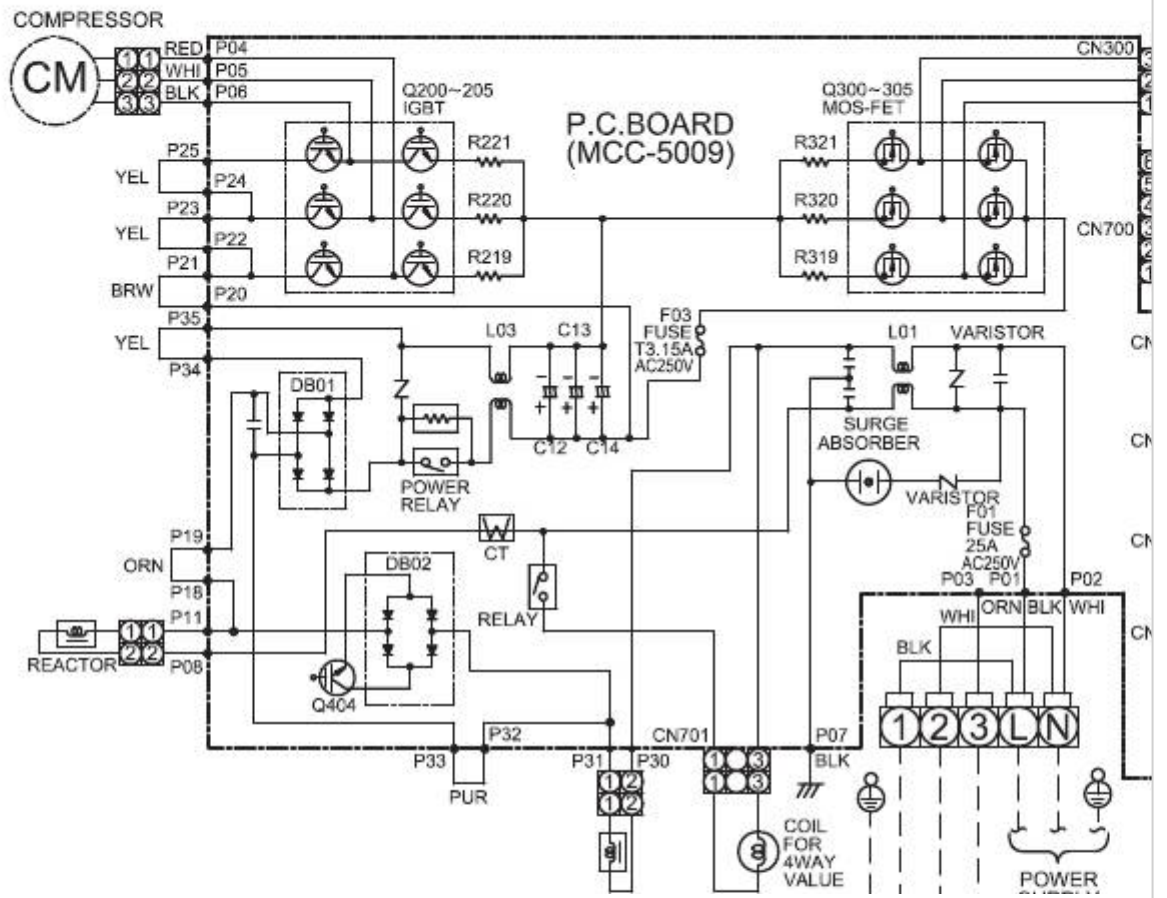

- 1
- 1
- DC12V
- 3
- BLU
- 2
- 2
- 4
- BLU
- 3
- 3
- BLU
- 4
- 4
- BLU
- 5
- 5
- BLU
- 6
- 6
- Color indication
- BLU
- 7
- 7
- BLU
- 8
- 8
- BLU
- 9
- 9
- BLU
- 10
- 10
- WHI
- 11
- 11
- CN21 (WHI)
- Main P.C Board
- MCC-5045
- Air purifier
- Electrode
- 1 2 3 4
- 1 2 3 4
- DC Motor
- Fan Motor
- Louver Motor
- BRW:BROWN
- YEL:YELLOW
- BLK:BLACK
- RED:RED
- BLU:BLUE
- WHI:WHITE
- GRN & YEL: GREEN & YELLOW

[Table of Contents](#)