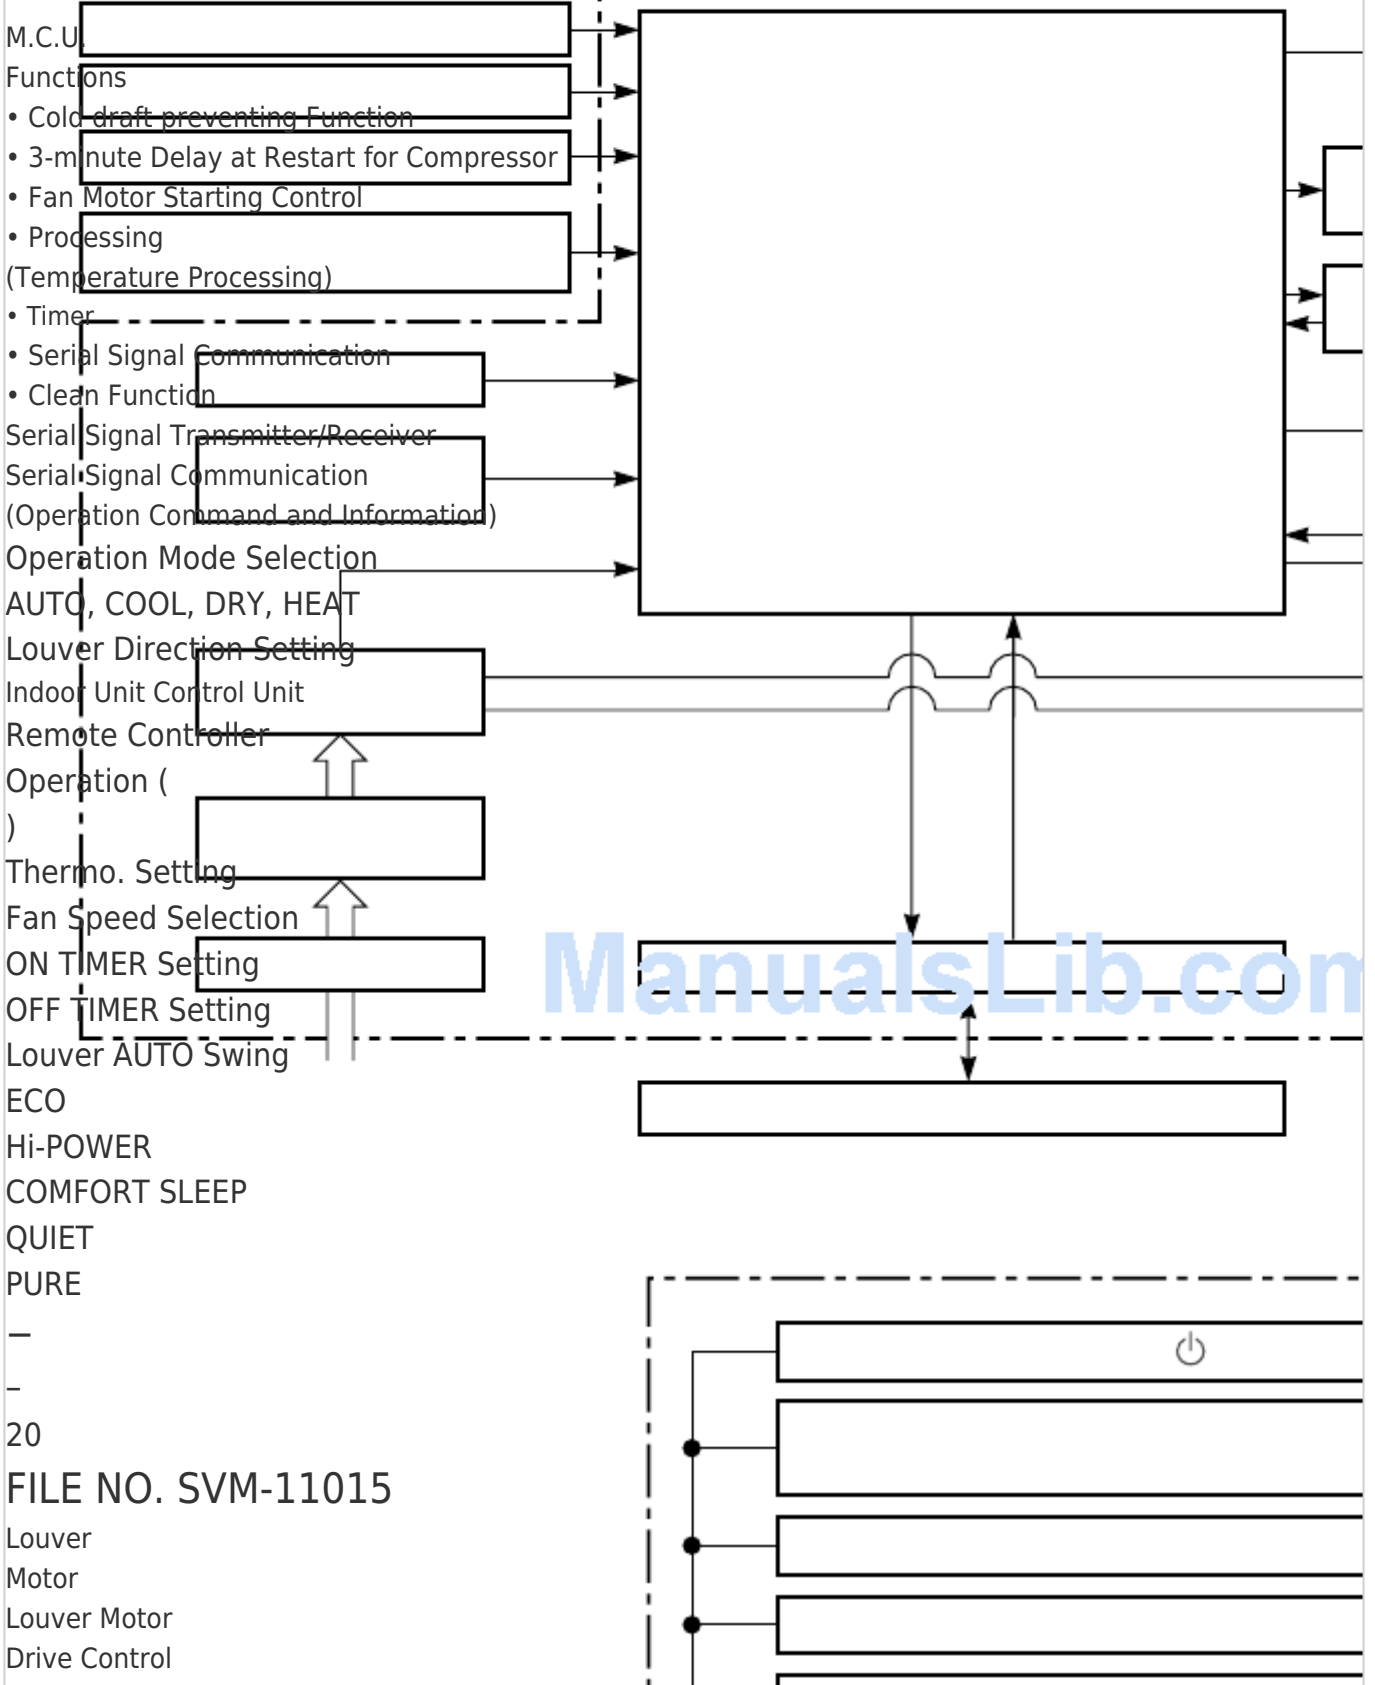

~
220-240V
50Hz
220-230V ~60Hz
REMOTE CONTROLLER

8. CONTROL BLOCK DIAGRAM

ManualsLib.com

FILE NO. SVM-11015

Louver
Motor
Louver Motor
Drive Control