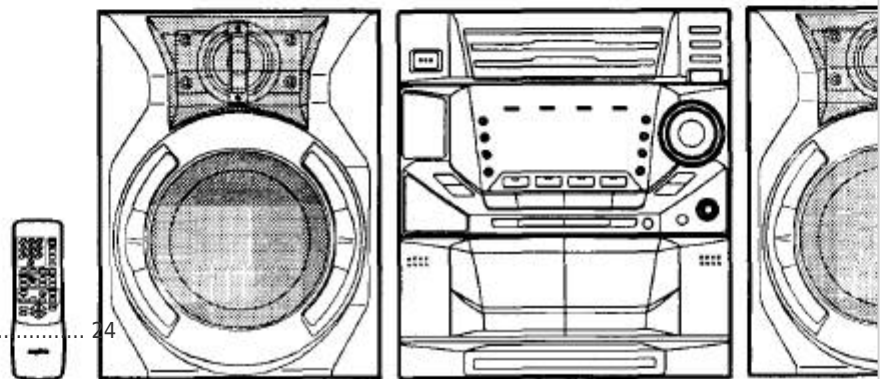

.....	2
Service mode	2
CD player adjustments	3
Tape adjustments	4
Tuner adjustments	6
Exploded view	7
(Cabinet & Chassis)	7
(Tape mechanism)	15
(CD changer mechanism)	16
(CD base mechanism)	17
Parts list	8
(Cabinet & Chassis)	14
(Tape mechanism)	17
(CD mechanism)	17
PRODUCT CODE No. 12955605	
IC block diagram & description	18
FL display description	23
IC & Transistor voltages	24
Wiring connection	25
Schematic diagram	26
(TUNER)	28
(AMPLIFIER)	32
(FRONT)	36
(CD)	40
(DECK)	30
Wiring diagram (TUNER & AMPLIFIER)	34
(FRONT)	38
(CD)	39
(DECK)	42
(POWER TRANSFORMER)	43
(POWER SWITCH, DISC SWITCH)	43

Service Manual

Mini Component System

Contents

Specifications	1
What to do if	1
Laser beam safety precaution	2
CD pick-up maintenance	2
Service mode	2
CD player adjustments	3
Tape adjustments	4
Tuner adjustments	6
Exploded view	7
(Cabinet & Chassis)	7
(Tape mechanism)	15
(CD changer mechanism)	16
(CD base mechanism)	17
Parts list	

IC block diagram & description	
FL display description	
IC & Transistor voltages	
Wiring connection	
Schematic diagram	
(TUNER)	
(AMPLIFIER)	
(FRONT)	
(CD)	
(DECK)	
Wiring diagram	
(TUNER & AMPLIFIER)	
(FRONT)	
(CD)	

This service manual is for model
(Main unit: 12955605),
05),

ManualsLib.com