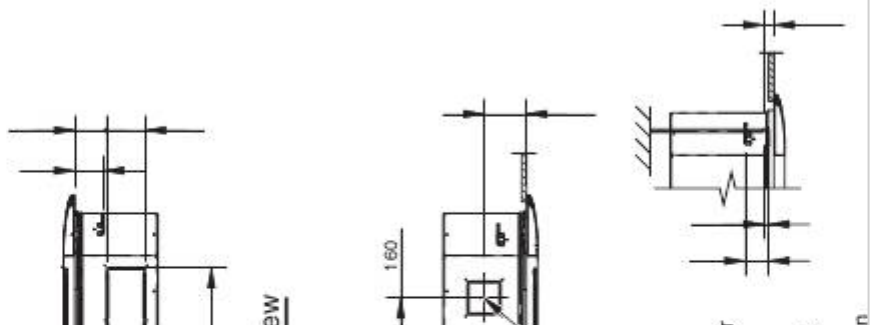

1-4. Dimensional Data

(A) Indoor Units: 4-Way Air Discharge Semi-Concealed Type

12, 16, 18, 25 Types

97

120

88

88

860 - 910

Ceiling opening dimensions

723

Suspension bolt pitch

400

382

160

15

73

35

256

60

113