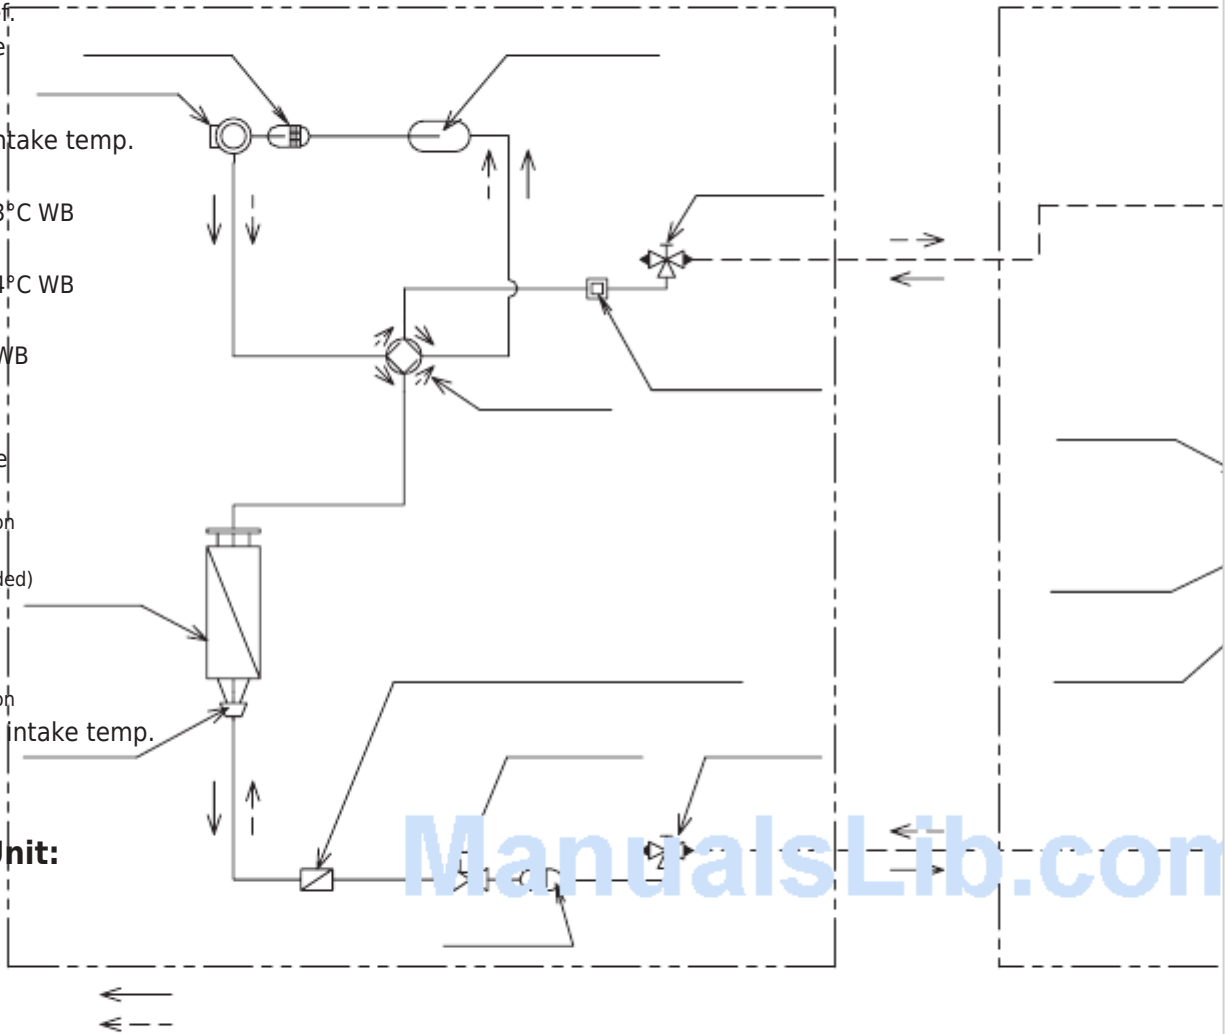

Operating Range

ature

operating the unit in the cooling mode under the outdoor temperature of -5°C or below, in an air-discharge chamber and a snow-proof duct.

ator

4-way valve

Freeze-prevention coil

(Attached to the heat exchanger)

Electronic ref.

control valve

Strainer

Indoor air intake temp.

Maximum

$32^{\circ}\text{C DB} / 23^{\circ}\text{C WB}$

Minimum

$18^{\circ}\text{C DB} / 14^{\circ}\text{C WB}$

Maximum

$30^{\circ}\text{C DB} / -\text{WB}$

Minimum

Gas line

service valve

$\varnothing 15.88$

Flare connection

Muffler

(Strainer included)

Liquid line

service valve

$\varnothing 9.52$

Flare connection

Outdoor air intake temp.

-

1-292

Indoor Unit:

Heat

exchanger

Distributor

Strainer

43°C DB

-15°C DB^*

15°C WB

-20°C WB

[Table of Contents](#)