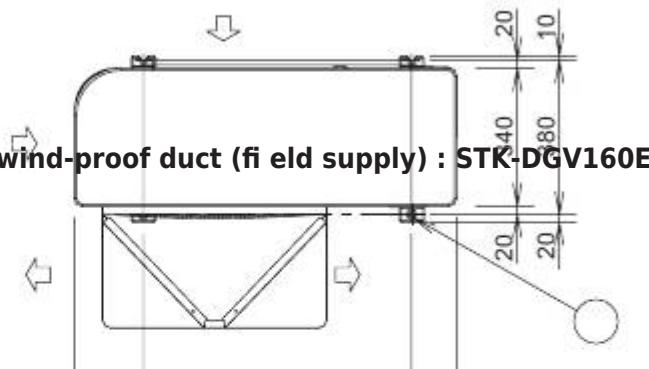

•

[Table of Contents](#)

•

Bookmarks

1

Dimensions of Wind-proof Duct (continued)

Reference diagram for SPW-C486VH (8) / 606VH8

discharge
68
Air
discharge
Reference diagram for wind-proof duct (field supply) : STK-DGV160E
Air Intake
Air
discharge
170
660