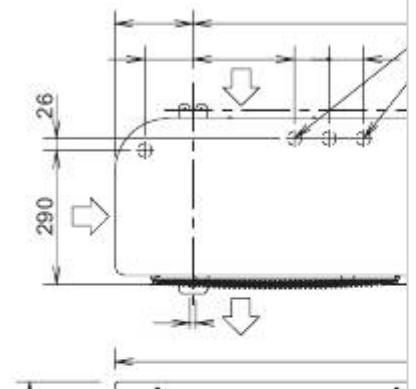

How to Install the Outdoor Unit

Installing the Outdoor Unit

- Use concrete or a similar material to make the base, and ensure good drainage.

- Ordinarily, ensure a base height of 5 cm or more.

If a drain pipe is used, or for use in cold-weather regions, ensure a height of 15 cm or more at the feet on both sides of the unit.

(In this case, leave clearance below the unit for the drain pipe, and to prevent freezing of drainage water in cold-weather regions.)

- Refer to Figs. 1-12-1, -2, -3, -4 for the anchor bolt