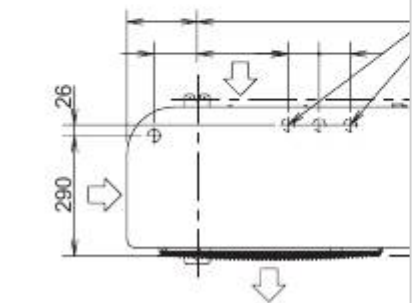

Air discharge
13
940
Drain port
Anchor bolt
(M10)

For SPW-C486VH and SPW-C486 / 606VH8

170
660
105
219
75

Air Intake
Air Intake
Air discharge
940
Drain port
Anchor bolt
(M10)

1-351

2- ϕ 32 hole
(holes for drain)
Of the 4- ϕ 32
660
110
holes, use 1
60
75
of the 2 holes

13
specified for drain
use to install the
port. Use rubber
plugs to seal the
remaining 3 holes.

13
22
60
7
57

Unit: mm

Fig. 1-12-3

2- ϕ 32 hole (holes for drain)
110
Of the 4- ϕ 32 holes,
use 1 of the 2 holes

60
75
specified for drain
13
use to install the port.
Use rubber plugs to
seal the remaining 3
holes.

13
22
60
7
57

Unit: mm

Fig. 1-12-4