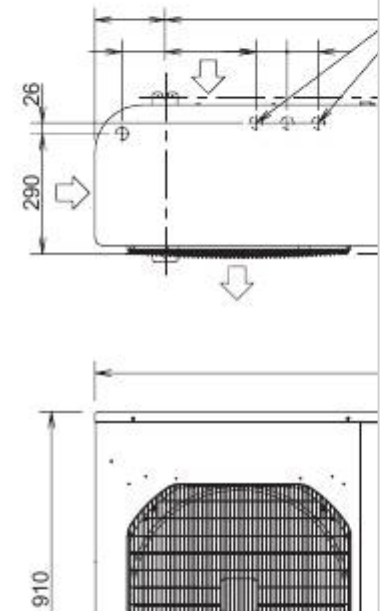

For SPW-C366VH

- 170
- 105
- 219
- 75
- Air Intake
- Air Intake