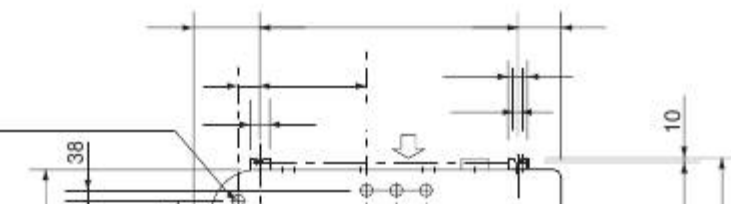

Air discharge
13
940
Drain port
Anchor bolt
(M10)

For SPW-C486VH and SPW-C486 / 606VH8

170
660
105
219
75

Air Intake
Air Intake
Air discharge
940
Drain port
Anchor bolt
(M10)

1-351

2- ϕ 32 hole
(holes for drain)
Of the 4- ϕ 32
660
110
holes, use 1
60
75
of the 2 holes

13
specified for drain
use to install the
port. Use rubber
plugs to seal the
remaining 3 holes.

13
22
60
7
57

Unit: mm

2- ϕ 32 hole (holes for drain)
110
Of the 4- ϕ 32 holes,
use 1 of the 2 holes

60
75
specified for drain
13
use to install the port.
Use rubber plugs to
seal the remaining 3
holes.

13
22
60
7
57

Unit: mm

Fig. 1-12-4