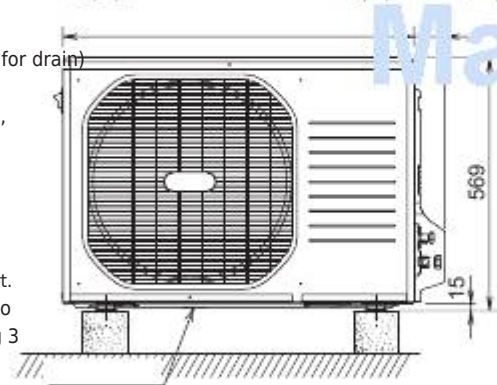

Air discharge
13
940
Drain port
Anchor bolt
(M10)

For SPW-C486VH and SPW-C486 / 606VH8

170
660
105
219
75

Air Intake
Air Intake
Air discharge
940
Drain port
Anchor bolt
(M10)

1-351

2- ϕ 32 hole
(holes for drain)
Of the 4- ϕ 32
660
110
holes, use 1
60
75
of the 2 holes

13
specified for drain
use to install the
port. Use rubber
plugs to seal the
remaining 3 holes.

13
22
60
7
57

Unit: mm

Fig. 1-12-3

2- ϕ 32 hole (holes for drain)
110
Of the 4- ϕ 32 holes,
use 1 of the 2 holes

60
75
specified for drain
13
use to install the port.
Use rubber plugs to
seal the remaining 3
holes.

13
22
60
7
57

Unit: mm