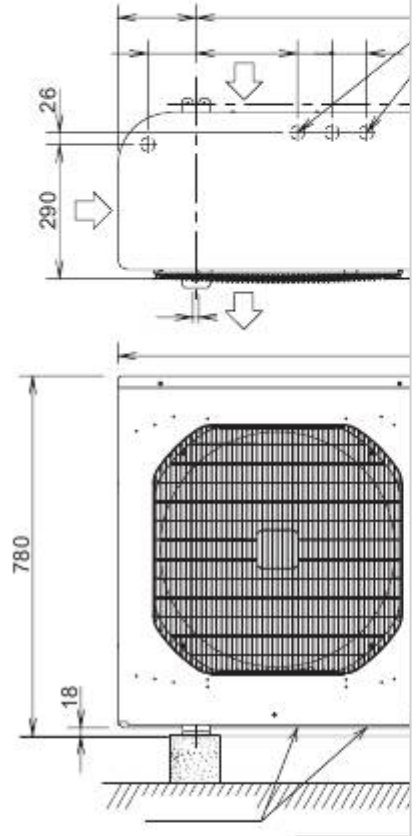

- Refer to Figs. 1-12-1, -2, -3, -4 for the anchor bolt

dimensions.

•
Be sure to anchor the feet with anchor bolts (M10).
In addition, use anchoring washers on the top side.
(Use large square 32 x 32 SUS washers with JIS
nominal diameter of 10.) (Field supply)

For SPW-C256VH

- (97)
- 608
- 50
- Air Intake
- 46
- 249
- 320
- ø18
- Drain port
- 2- ø19
- Drain port
- Air
- Intake
- 12
- Air
- 50
- discharge
- 790
- Drain port

For SPW-C256 / 366VH8

- 170
- 220
- 70
- 4- ø32
- 50
- Specified drain port
- Air
- Intake
- Drain port