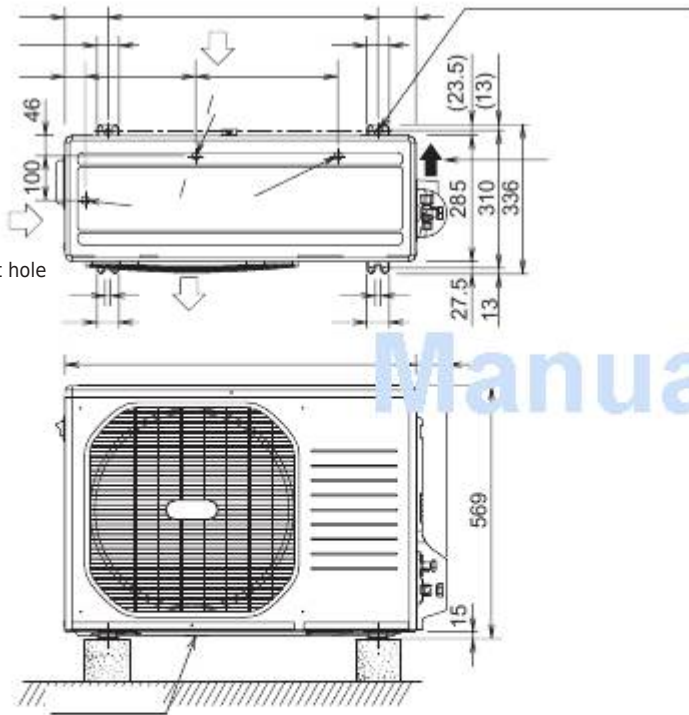

- Refer to Figs. 1-12-1, -2, -3, -4 for the anchor bolt

dimensions.

•
Be sure to anchor the feet with anchor bolts (M10).
In addition, use anchoring washers on the top side.
(Use large square 32 x 32 SUS washers with JIS
nominal diameter of 10.) (Field supply)

For SPW-C256VH

- (97)
- 608
- 50
- Air Intake
- 46
- 249
- 320
- ø18
- Drain port
- 2- ø19
- Drain port
- Air
- Intake
- 12
- Air
- 50
- discharge
- 790
- Drain port

For SPW-C256 / 366VH8

- 170
- 220
- 70
- 4- ø32
- 50
- Specified drain port
- Air
- Intake
- Drain port

Fig. 1-12-2

- 4- ø12 Anchor bolt hole
- 85
- (Anchor bolt M8)
- 50
- Piping direction
- 12
- 50
- 70

Unit: mm

Fig. 1-12-1

- 660
- 1
- ø1
- 50
- 13
- Air Intake
- 75
- 75
- 13
- Air
- discharge
- 940
- Anchor bolt (M10)