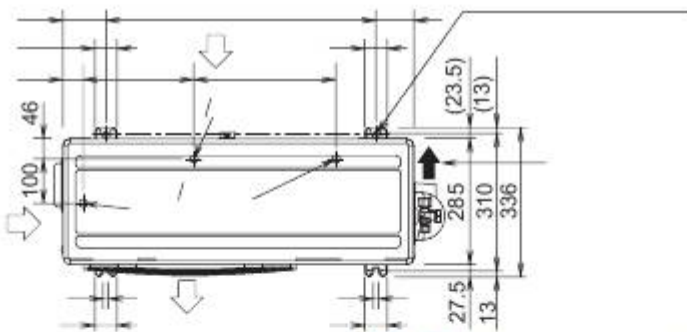

Air discharge
13
940
Drain port
Anchor bolt
(M10)

For SPW-C486VH and SPW-C486 / 606VH8

170
660
105
219
75

Air Intake
Air Intake
Air discharge
940
Drain port
Anchor bolt
(M10)

1-351

2- ϕ 32 hole
(holes for drain)
Of the 4- ϕ 32
660
110
holes, use 1
60
75
of the 2 holes

13
specified for drain
use to install the
port. Use rubber
plugs to seal the
remaining 3 holes.

13
22
60
7
57

Unit: mm

Fig. 1-12-3

2- ϕ 32 hole (holes for drain)
110
Of the 4- ϕ 32 holes,
use 1 of the 2 holes

60
75
specified for drain
13
use to install the port.
Use rubber plugs to
seal the remaining 3
holes.

13
22
60
7
57

Unit: mm