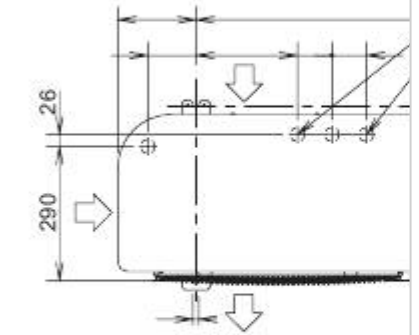

Air discharge
13
940
Drain port
Anchor bolt
(M10)

For SPW-C486VH and SPW-C486 / 606VH8

170
660
105
219
75

Air Intake
Air Intake
Air discharge
940
Drain port
Anchor bolt
(M10)

1-351

2- ϕ 32 hole
(holes for drain)
Of the 4- ϕ 32
660
110
holes, use 1
60
75
of the 2 holes

13
specified for drain
use to install the
port. Use rubber
plugs to seal the
remaining 3 holes.

13
22
60
7
57

Unit: mm

Fig. 1-12-3

2- ϕ 32 hole (holes for drain)
110
Of the 4- ϕ 32 holes,
use 1 of the 2 holes

60
75
specified for drain
13
use to install the port.
Use rubber plugs to
seal the remaining 3
holes.

13
22
60
7
57

Unit: mm

Fig. 1-12-4