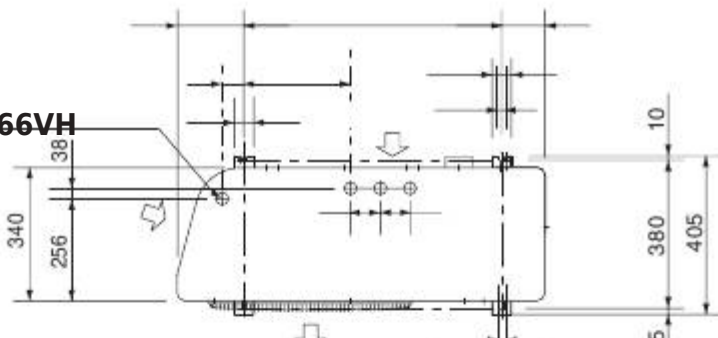

For SPW-C366VH

- 170
- 105
- 219
- 75
- Air Intake
- Air Intake