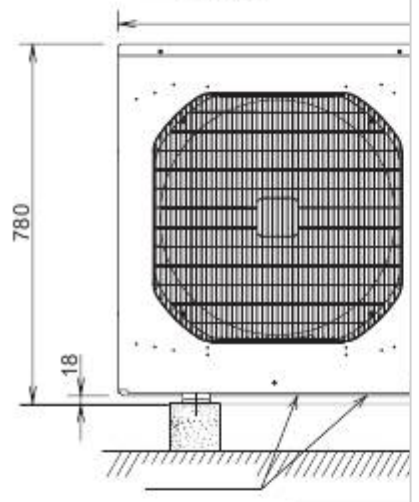

13
 22
 60
 7
 57

Unit: mm

Fig. 1-12-3

2- ϕ 32 hole (holes for drain)
 110
 Of the 4- ϕ 32 holes,
 use 1 of the 2 holes

60
 75
 specified for drain
 13
 use to install the port.
 Use rubber plugs to
 seal the remaining 3
 holes.

13
 22
 60
 7
 57

Unit: mm

Fig. 1-12-4

[Previous Page](#)
[Next Page](#)

1

...

356

357