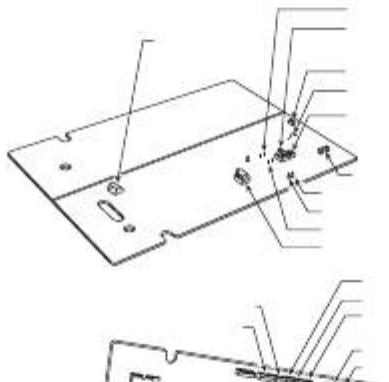

EMG (CN014, BRN)

OC (CN013, BLU)

ROM (CN012, WHT)

EEPROM (IC007)

PRY (CN110, YEL)

C2 (CN020, WHT)

C1 (CN021, WHT)

button and

button

System address

System address

10s digit

1s place

(2P DIP switch)

(Rotary switch)

Both OFF