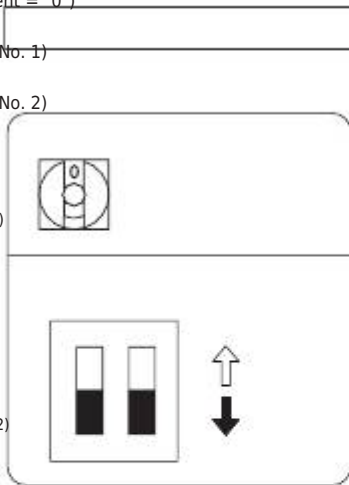

EMG (CN014, BRN)

OC (CN013, BLU)

ROM (CN012, WHT)

EEPROM (IC007)

PRY (CN110, YEL)

C2 (CN020, WHT)

C1 (CN021, WHT)

button and

button

System address

System address

10s digit

1s place

(2P DIP switch)

(Rotary switch)

Both OFF