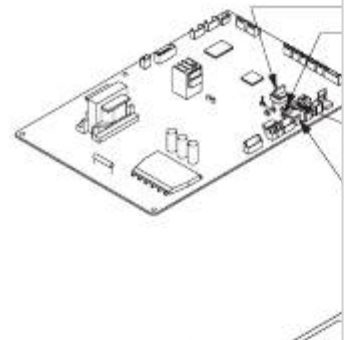

EMG (CN014, BRN)

OC (CN013, BLU)

ROM (CN012, WHT)

EEPROM (IC007)

PRY (CN110, YEL)

C2 (CN020, WHT)

C1 (CN021, WHT)

button and

button

System address

System address

10s digit

1s place

(2P DIP switch)

(Rotary switch)

Both OFF