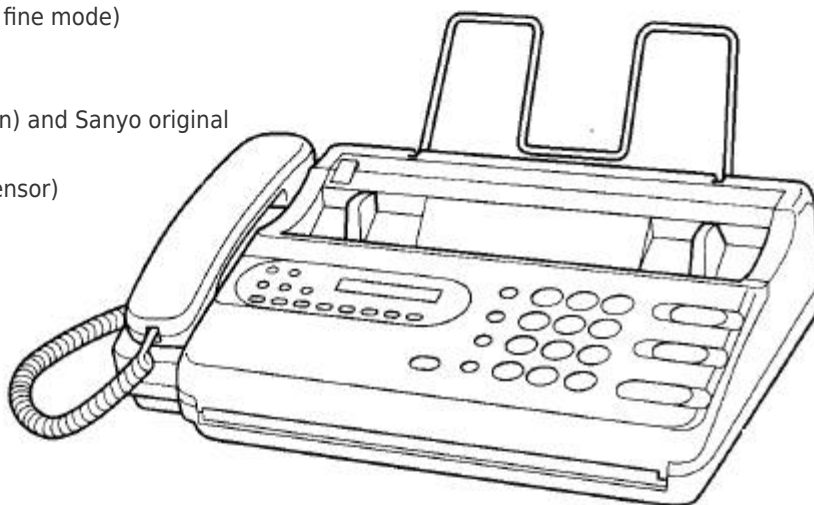

208mm (8.2")
Effective recording width
212mm (8.3")
Transmission
speed
9600/7200/4800/2400

BPS
Transmission
time
Approx. 20sec. (Transmission
mode : standard)

Main scanning density
8 pels
Sub scanning density
3.85 lines/mm (Standard mode)
7.7 lines/mm (Fine mode)
15.4 lines/mm (Super fine mode)

Compression
mode
MH (Modified Huff man) and Sanyo original

Reading method
CIS (Contact image sensor)

Recording method
Thermal printing
Power supply
AC 120V, 50/60Hz

Power consumption
Stand-by:
5W, Transmission
: 20W,
Reception
: 130W,
Copy : 150W

Overall dimensions
381 (W) x 116(H) x 263(D) mm

15"(W)
X
4.6"(H)
X
10.4"(D)
Weight
Approx. 4.8 kg (10.6 lb)

Ambient temperature
5°C - 35°C (41" - 95")
* High-grade thermal paper is 25m (82")

REFERENCE
NO.
SM
620027

SERVICE MANUAL

Facsimile Transceiver

MAIN SPECIFICATIONS

Type	Desktop type toner color
Line connected	Public switched telephone network
Size of recording paper	216mm (8.5") x 30m (98")*
Effective scanning width	208mm (8.2")
Effective recording width	212mm (8.3")
Transmission speed	9600/7200/4800/2400 BPS
Transmission time	Approx. 20sec. (Transmission mode : standard)
Main scanning density	8 pels

[Table of Contents](#)

S

FI

SF

U.S.
CA

ManualsLib.com