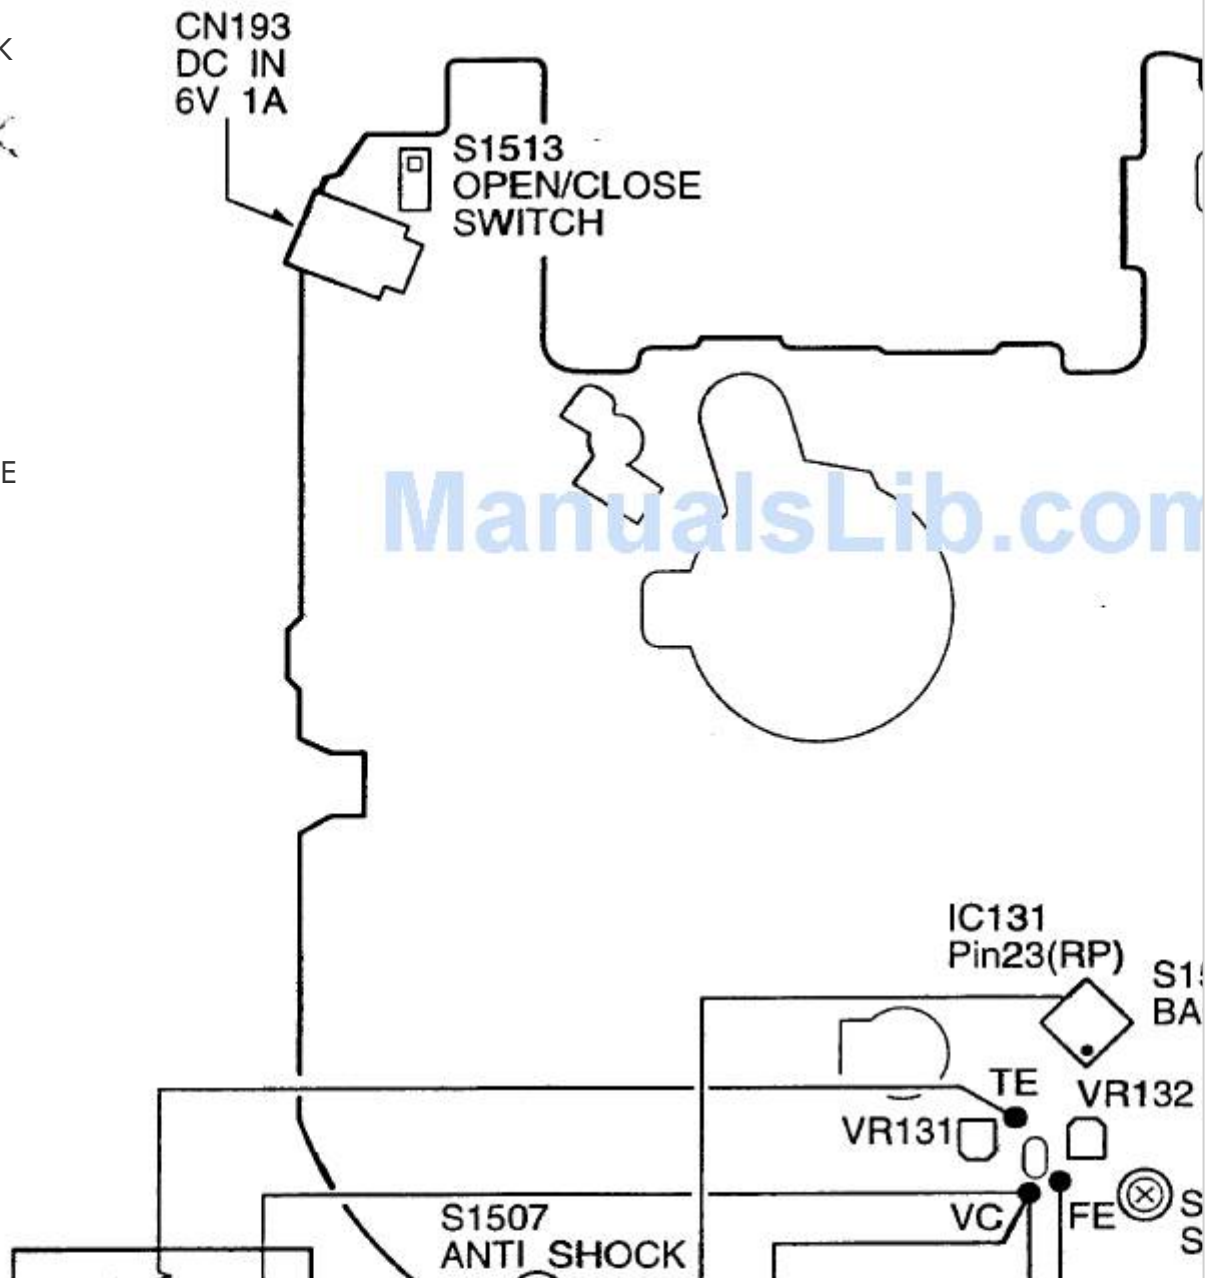

b. PARTS
LOCATION
CN193

CD ADJUSTMENTS

a. PREPARATIONS

• Measuring instruments, tools and filter

- (1) Test disc : YEDS 18 (SONY) or etc.
- (2) Oscilloscope : SS5711 (10 MHz or dual-trace)
  or Memoryscope : DSS6521 (Storagescope)
- (3) EXT. DC POWER : DC 6V, 1A
- (4) Screwdrivers (non-metallic) for adjustments

b. PARTS LOCATION

DC ifi
6V 1A
n

S1507
ANTI SHOCK
10k
o
x
0.1j.1 :z
B.P.F
o.022p
100k *

CN192
HEADPHONE
, (320hm)
S1 504
IC131
<~1~~

u-
@w!2

rll
FE@s1501

STOP

/
&
VR131ujr

n
4